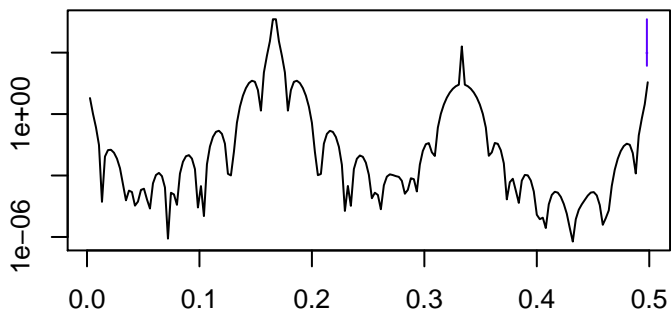

Observed

frequency
bandwidth = 0.00077

Trend

frequency
bandwidth = 0.00077

Seasonal

frequency
bandwidth = 0.00077

Remainder

frequency
bandwidth = 0.00077