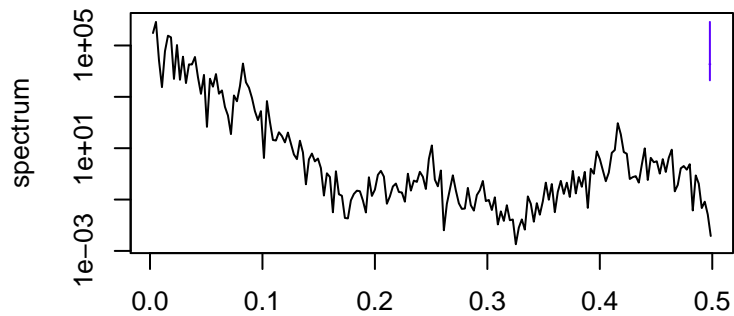

Observed

frequency
bandwidth = 0.00077

Trend

frequency
bandwidth = 0.00077

Seasonal

frequency
bandwidth = 0.00077

Remainder

frequency
bandwidth = 0.00077