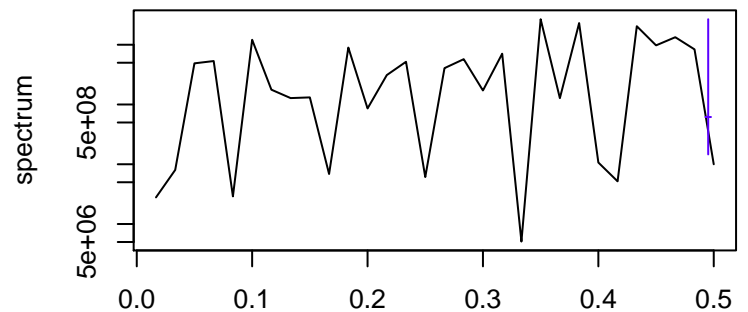

Observed

frequency
bandwidth = 0.00401

Trend

frequency
bandwidth = 0.00481

Seasonal

frequency
bandwidth = 0.00401

Random

frequency
bandwidth = 0.00481