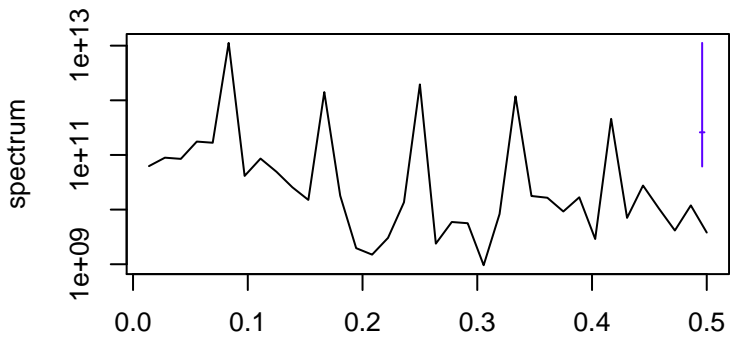

Observed

frequency
bandwidth = 0.00401

Trend

frequency
bandwidth = 0.00481

Seasonal

frequency
bandwidth = 0.00401

Random

frequency
bandwidth = 0.00481