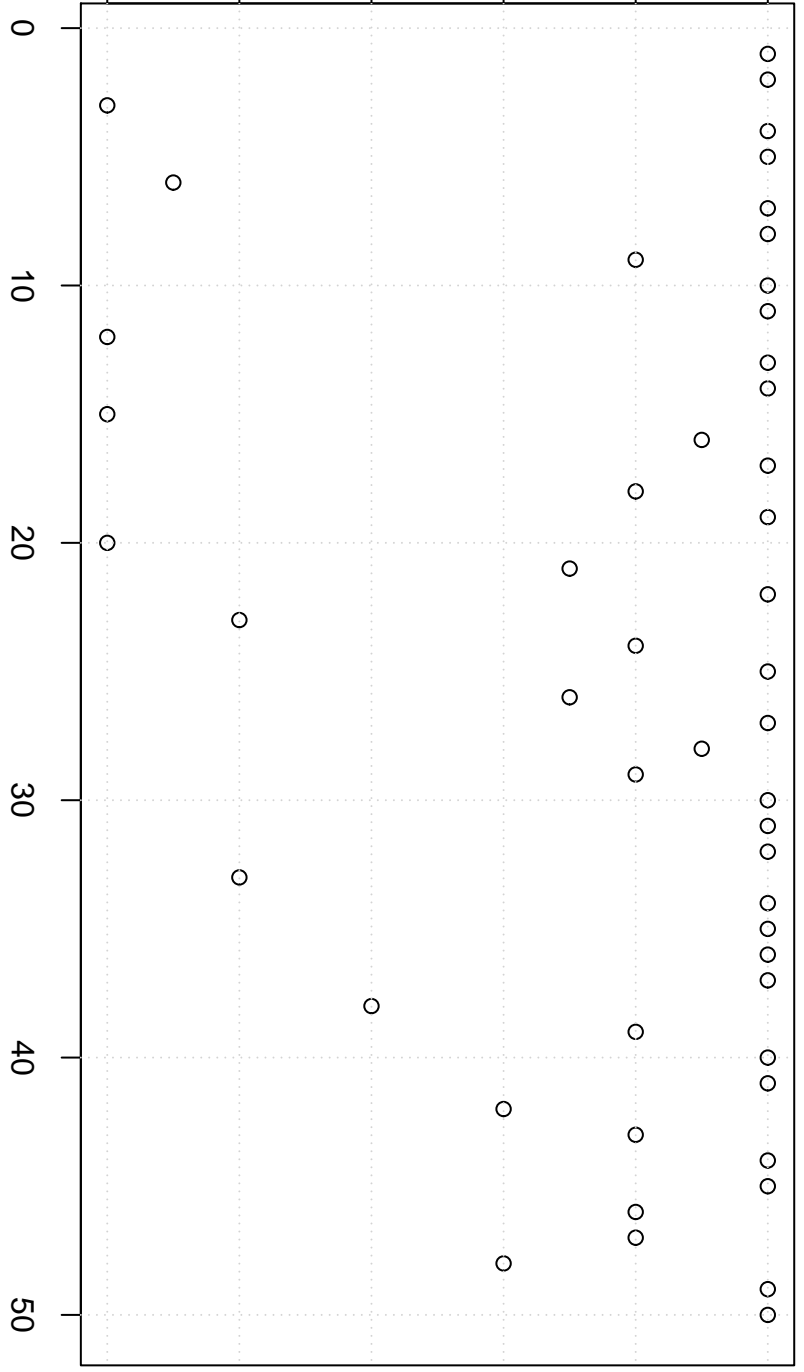

simulated values

0.35 0.36 0.37 0.38 0.39 0.40

Simulation of Median

Index