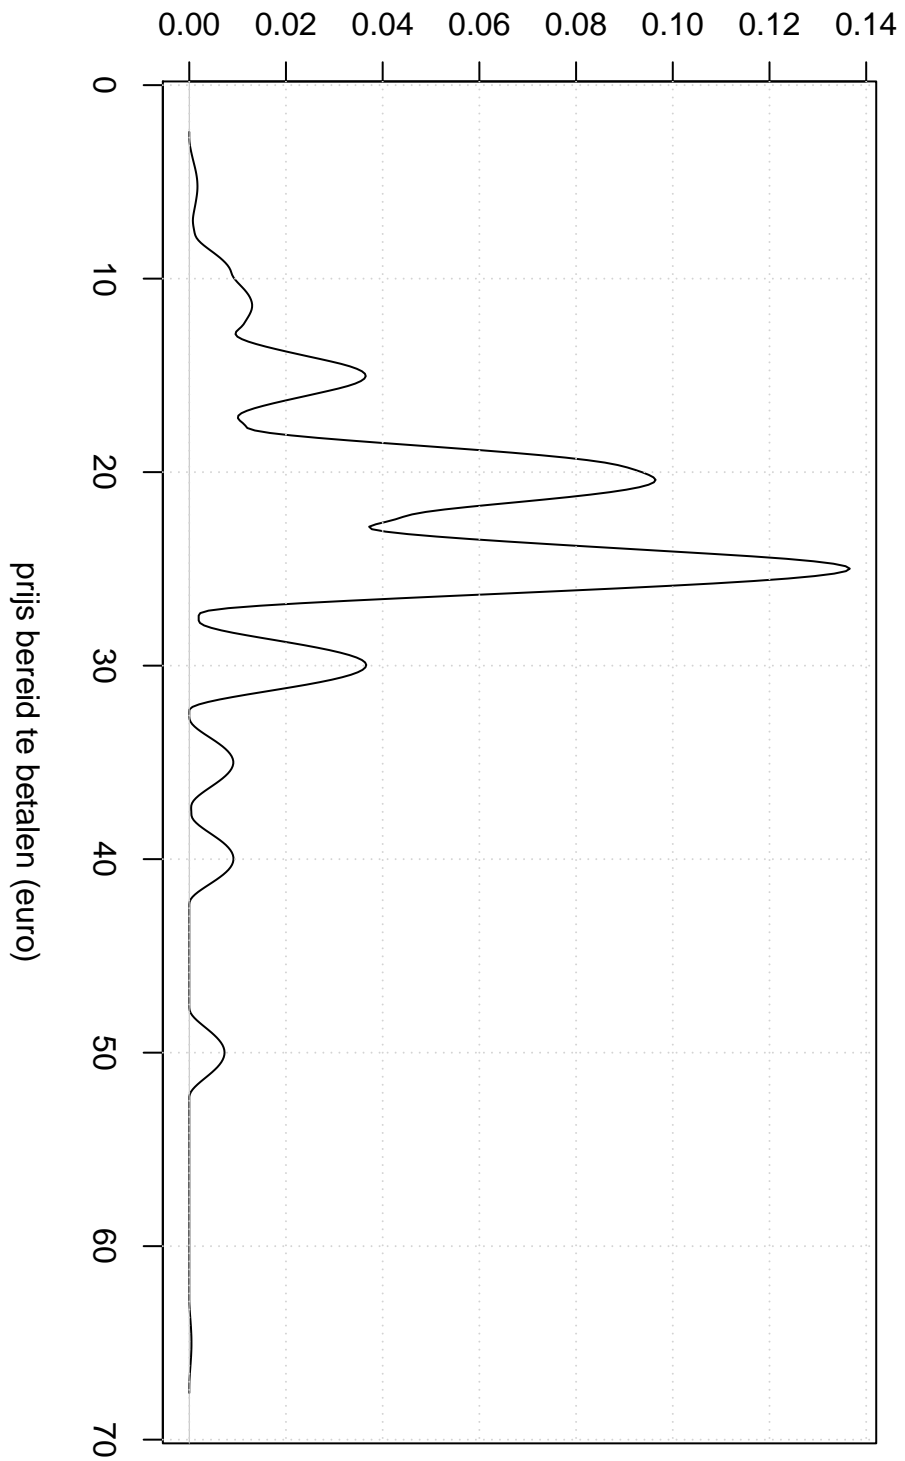

meetings 2005

Biweight Kernel