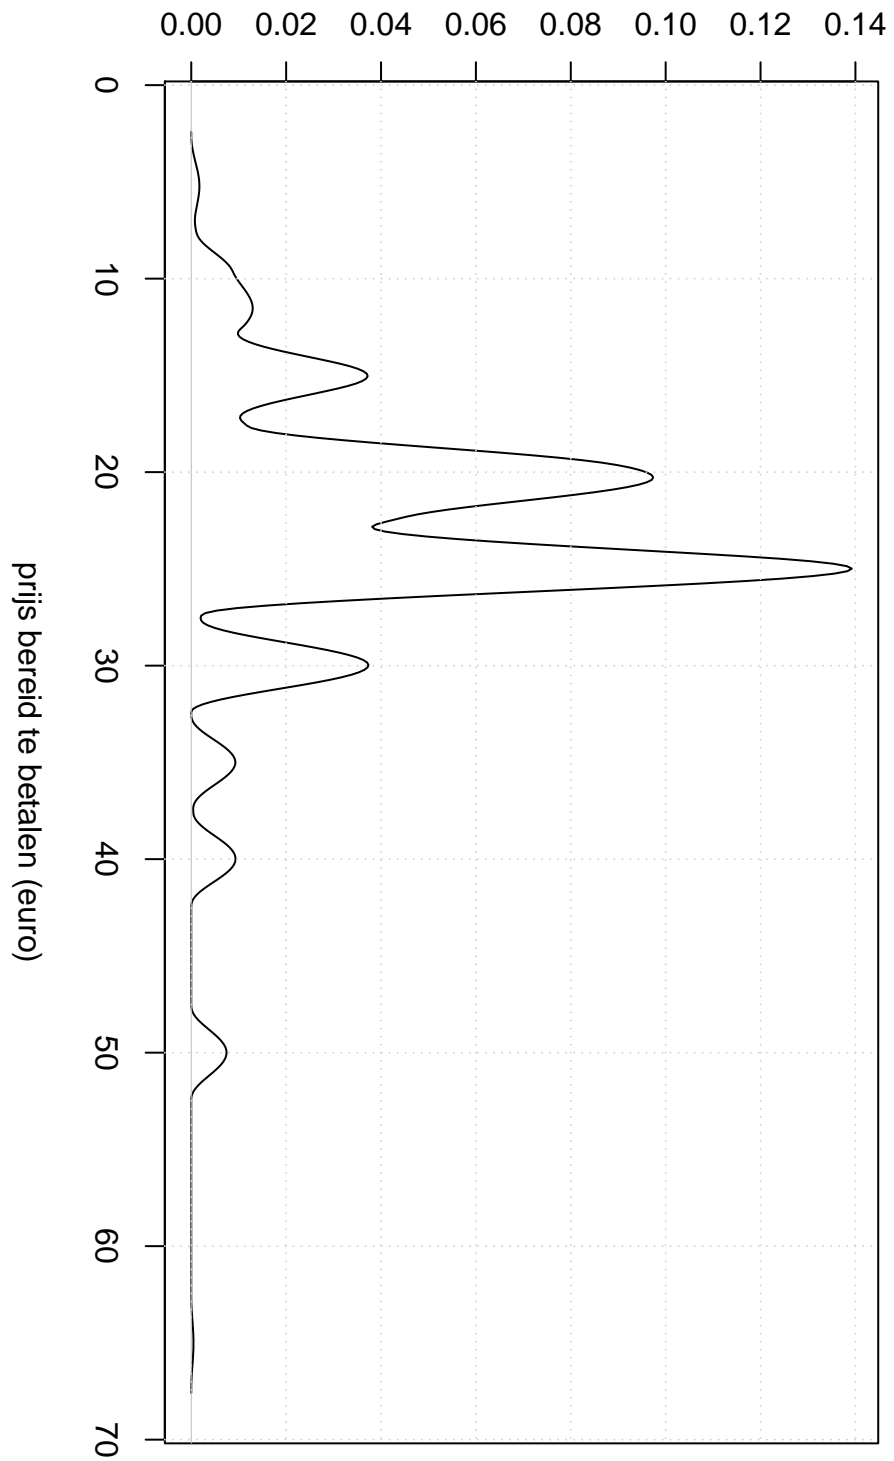

meetings 2005

Cosine Kernel