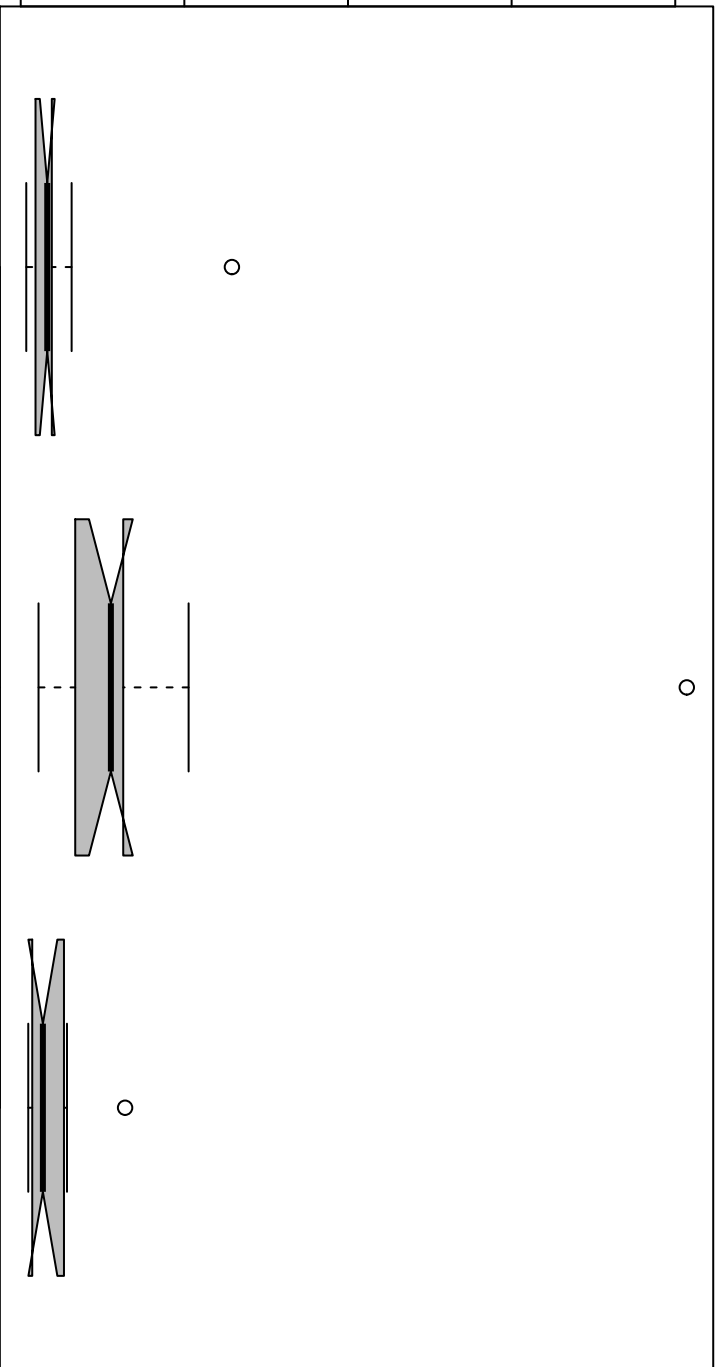

Overall Variability

0 1000 2000 3000 4000

S.D.

Range

IQR

Notched Box Plots