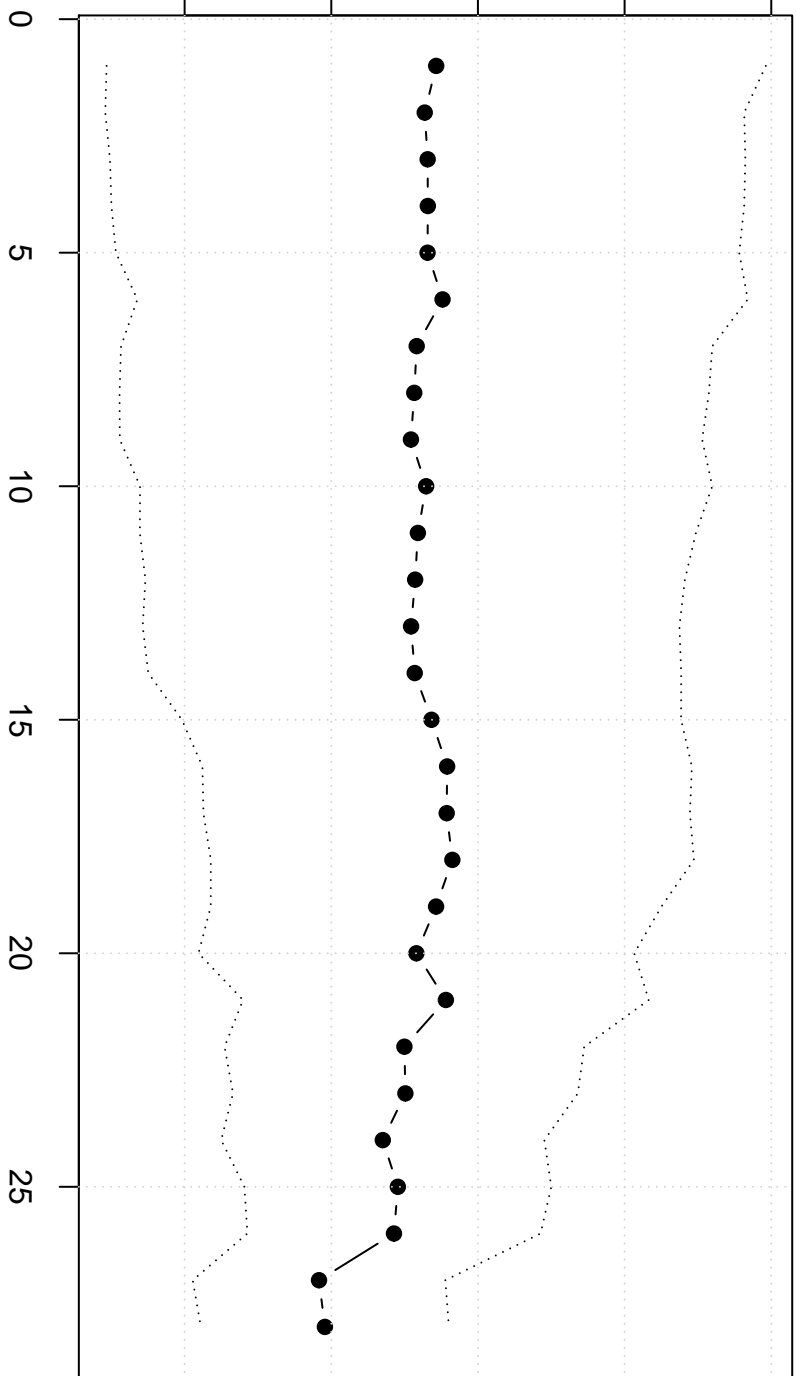

Winsorized Mean(j/n)

16400 16600 16800 17000 17200

**HPC Time Series**