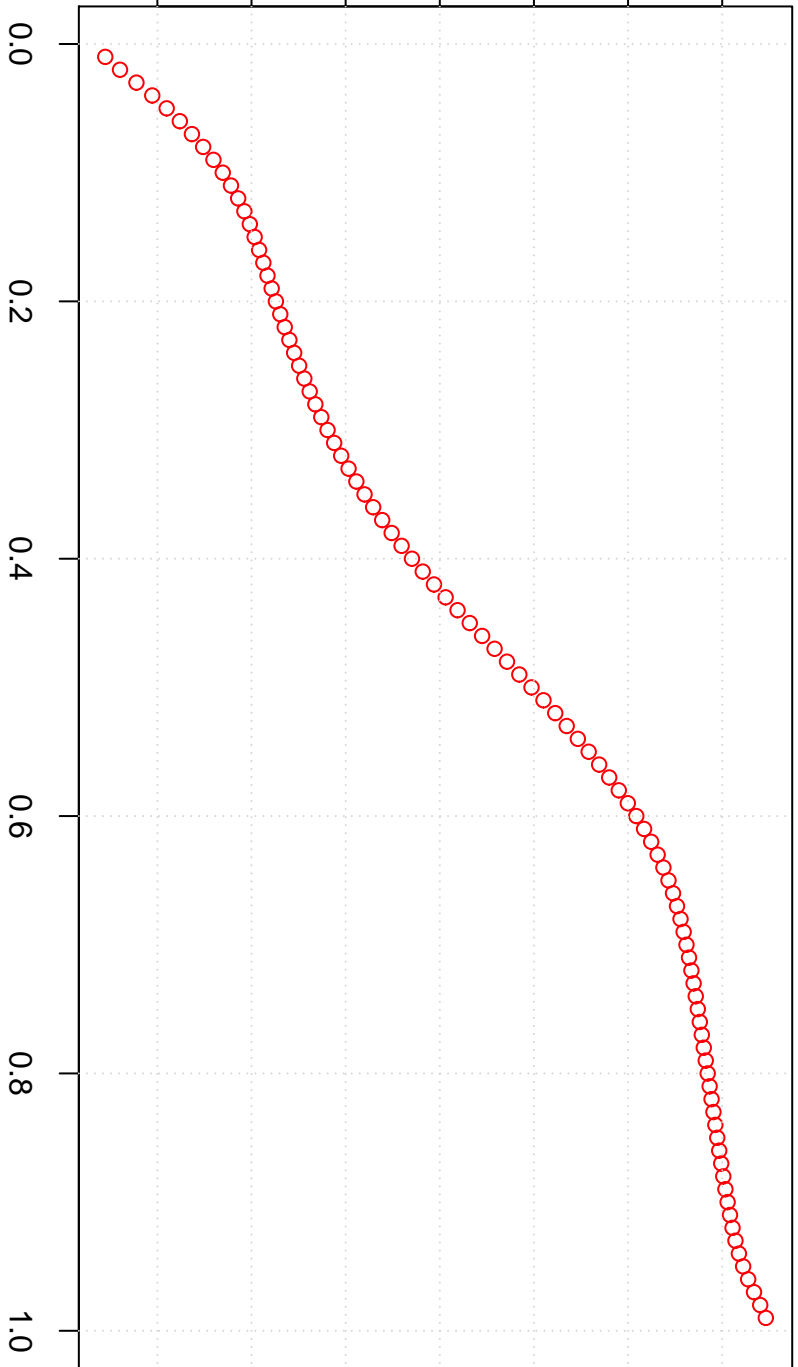

consumtieprijs pilsbier (bak)600cl

7.8 8.0 8.2 8.4 8.6 8.8 9.0

**Harrell-Davis percentiel**