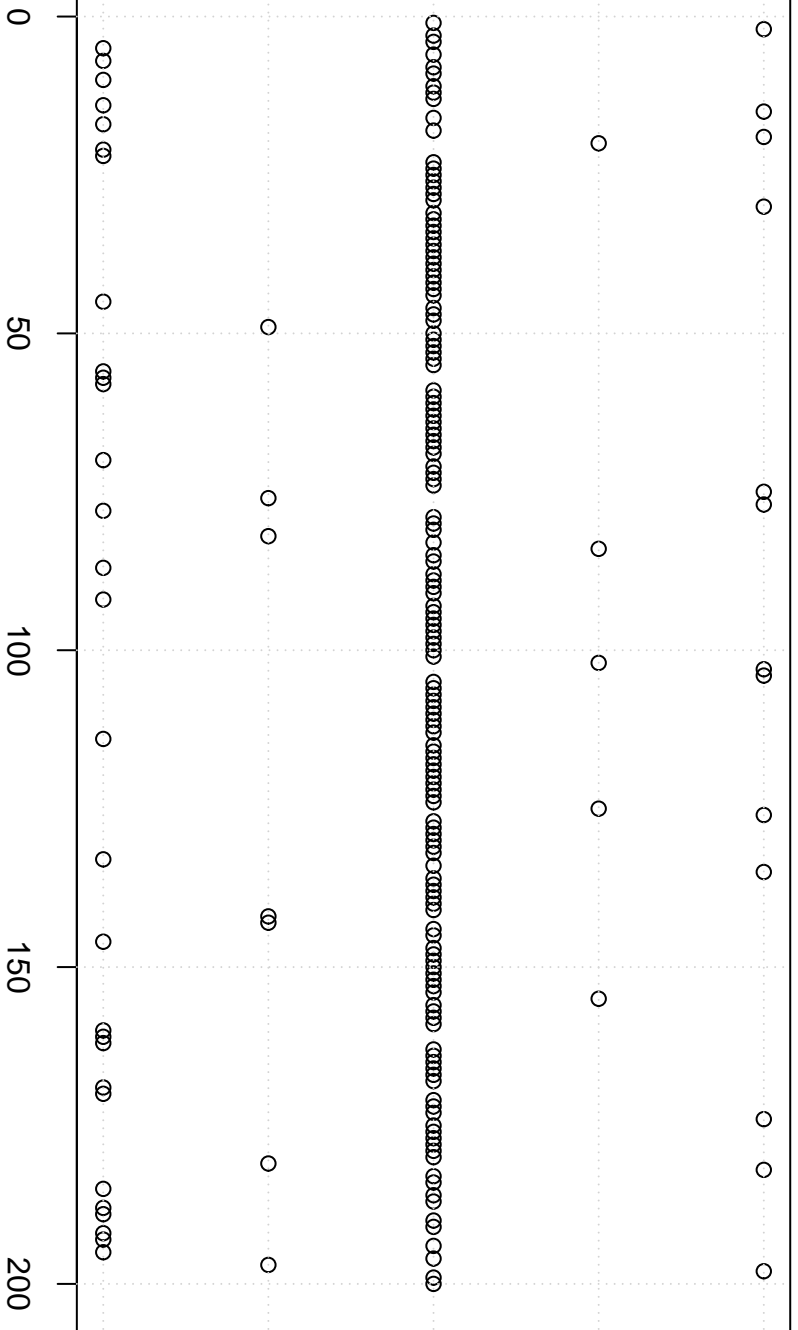

simulated values

20.0 20.5 21.0 21.5 22.0

Simulation of Median

Index

0

50

100

150

200