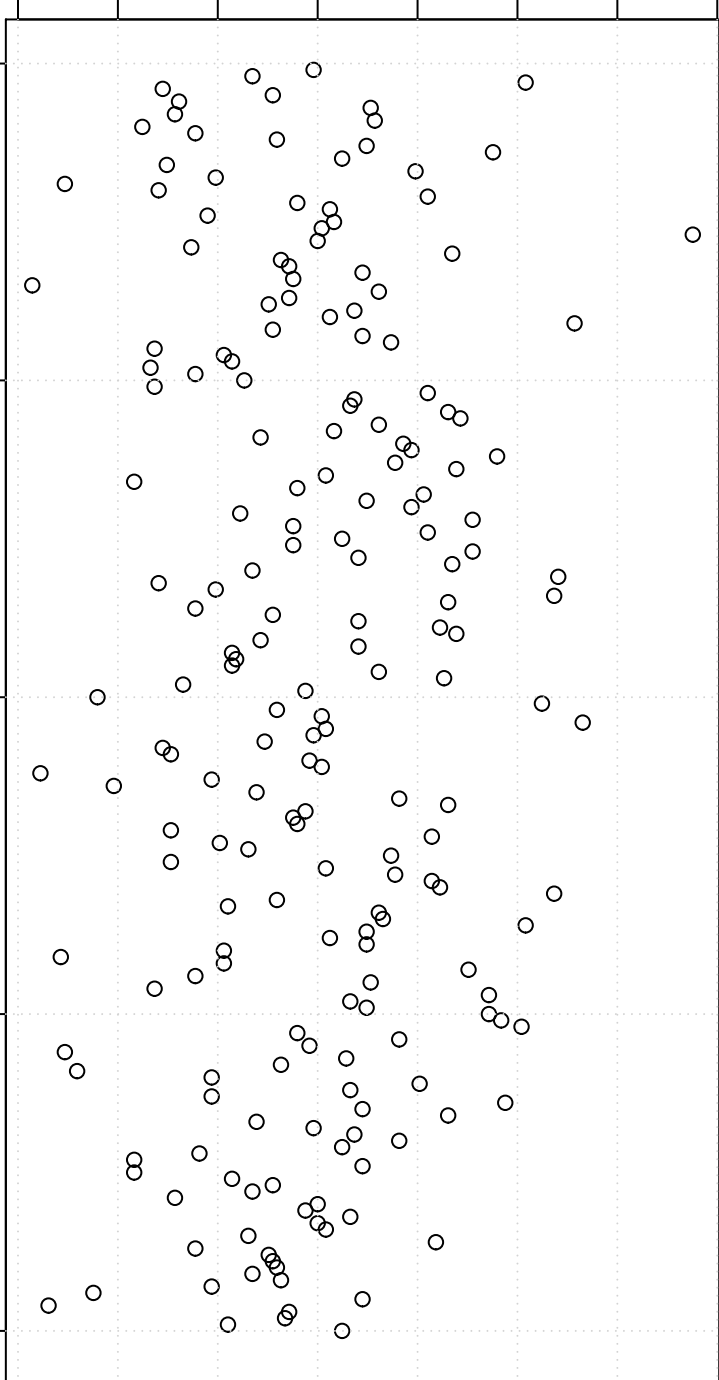

simulated values

19.5 20.0 20.5 21.0 21.5 22.0 22.5 23.0

0 50 100 150 200

Index

Simulation of Mean