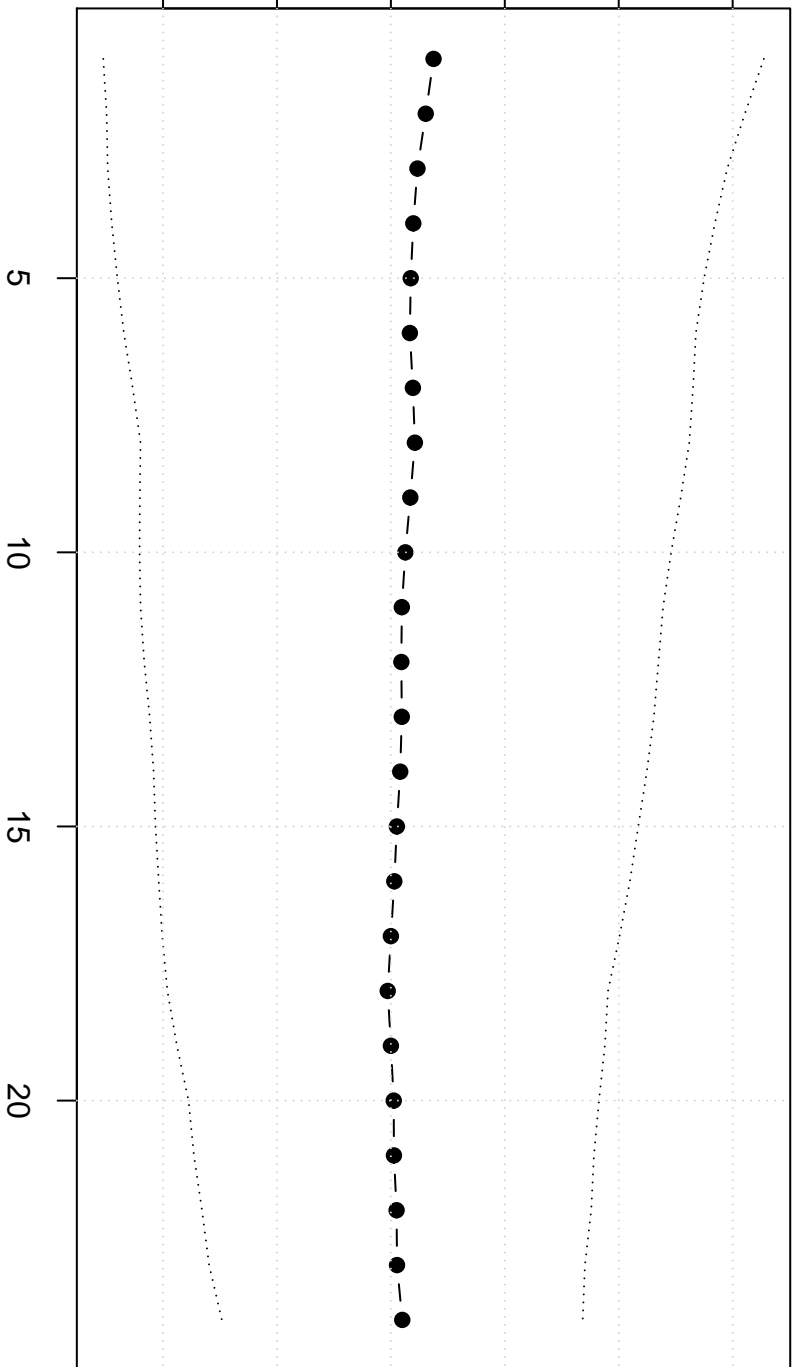

Trimmed Mean(j/n)

1.85 1.90 1.95 2.00 2.05 2.10

Robustness of Central Tendency tomaten