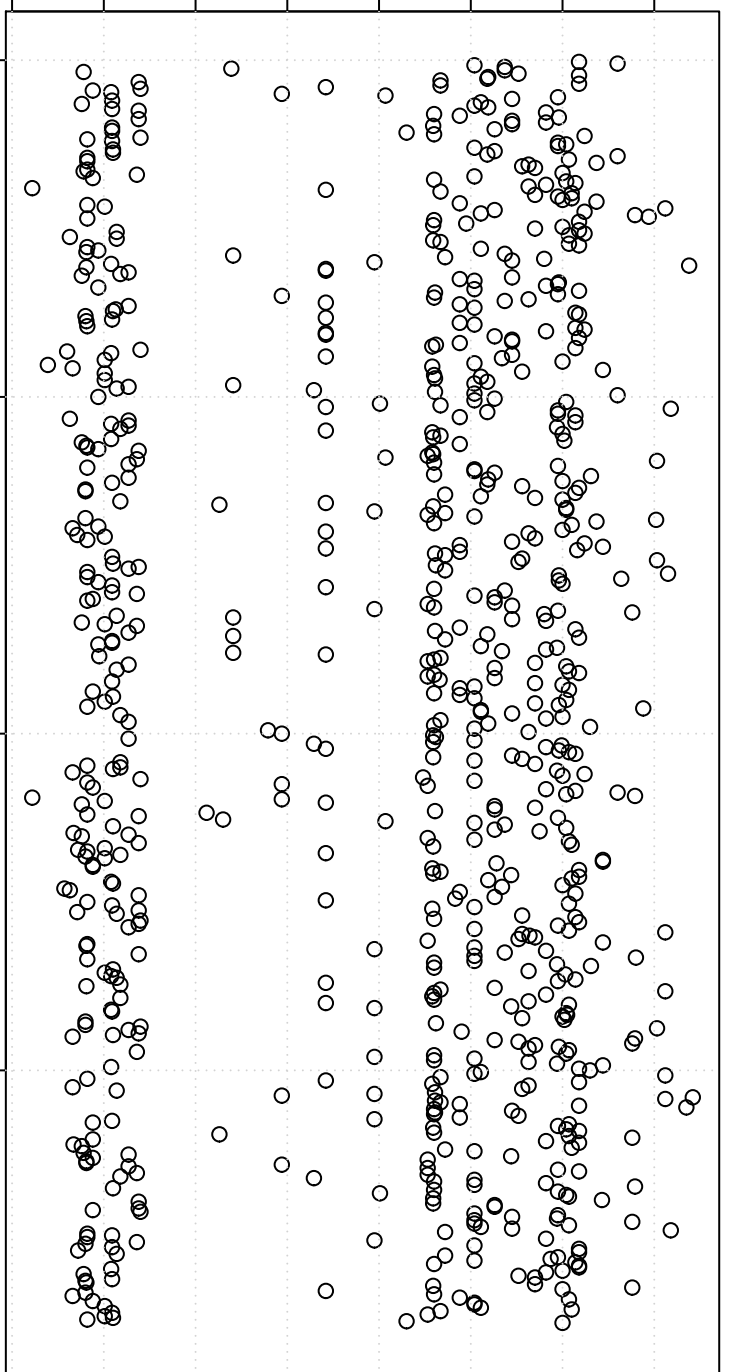

simulated values

101.5 102.5 103.5 104.5

0 200 400 600

Index

Simulation of Median