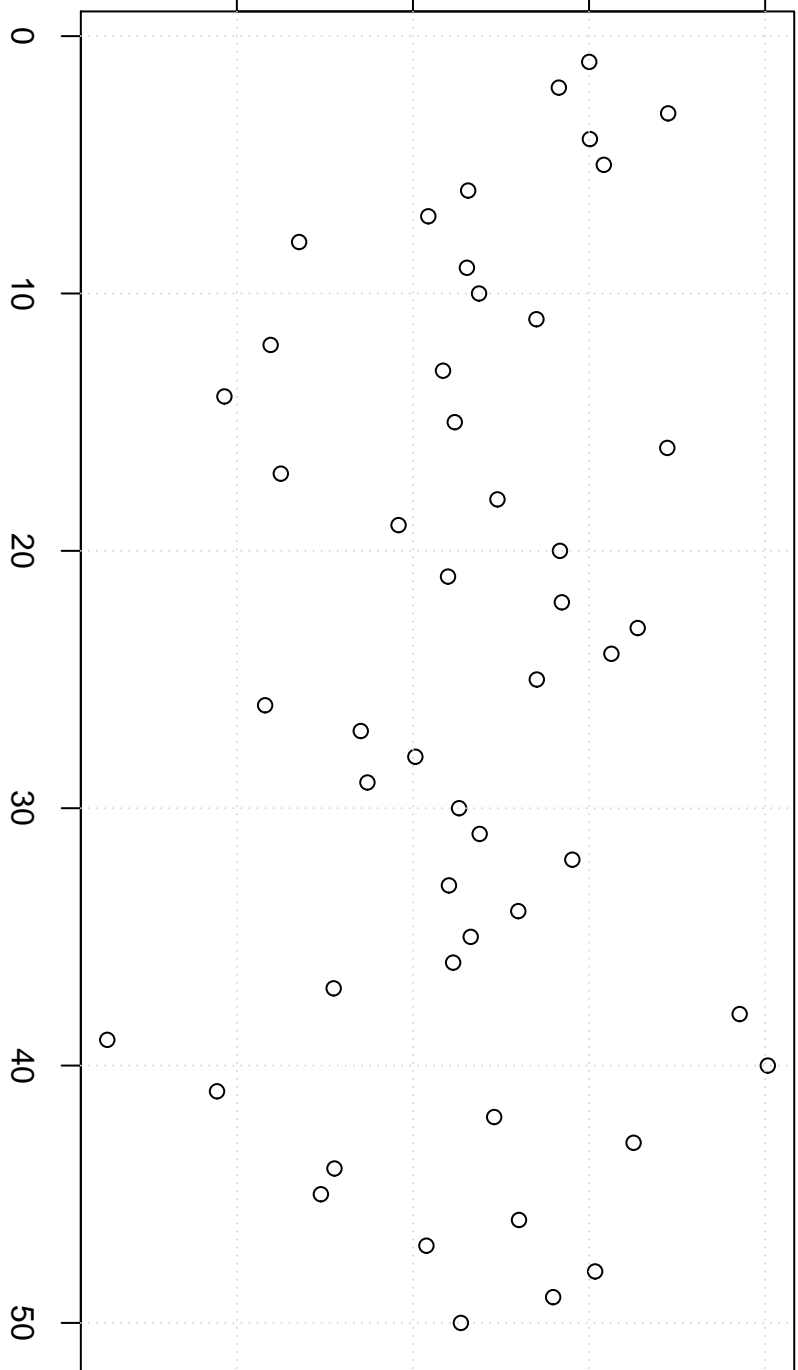

simulated values

16.5 17.0 17.5 18.0

Simulation of Mean