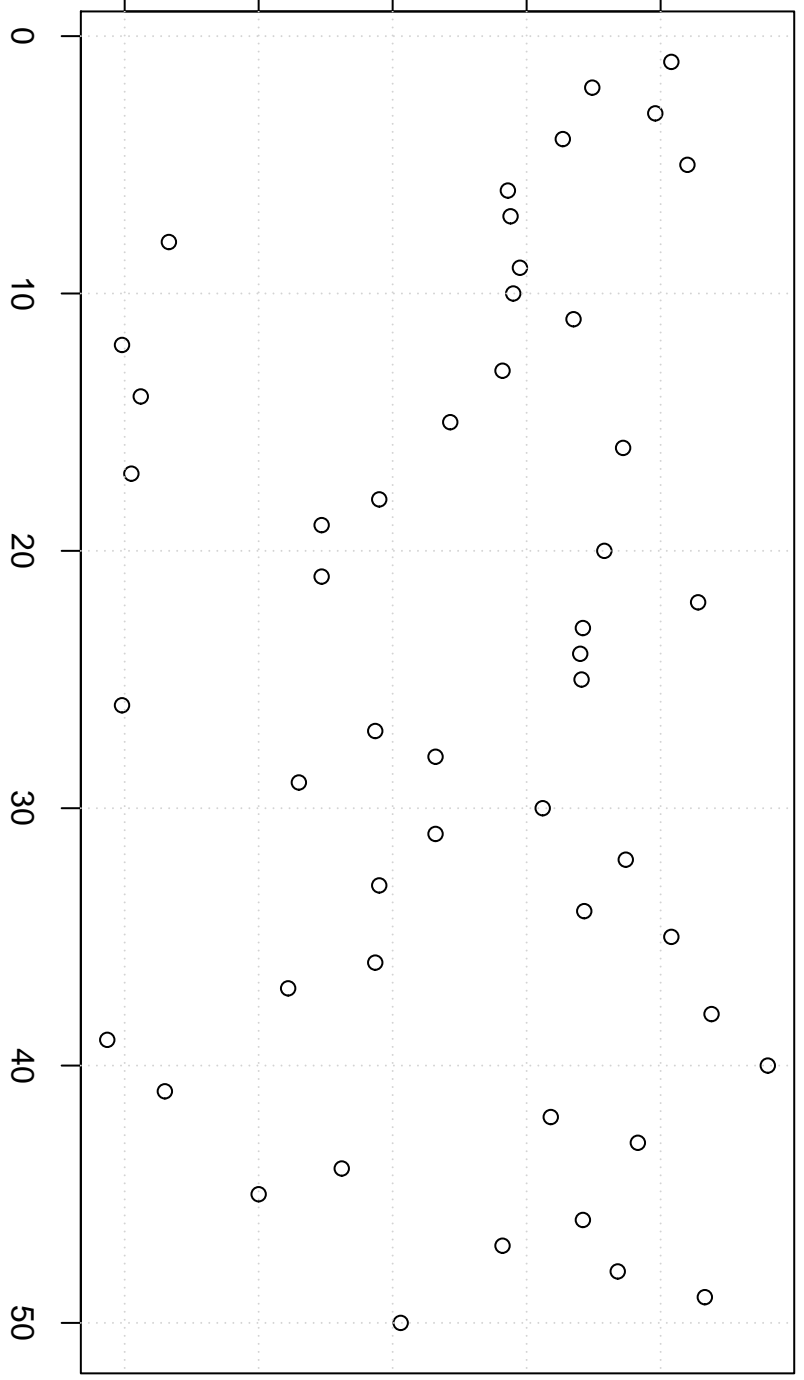

simulated values

16.0 16.5 17.0 17.5 18.0

Index

Simulation of Median