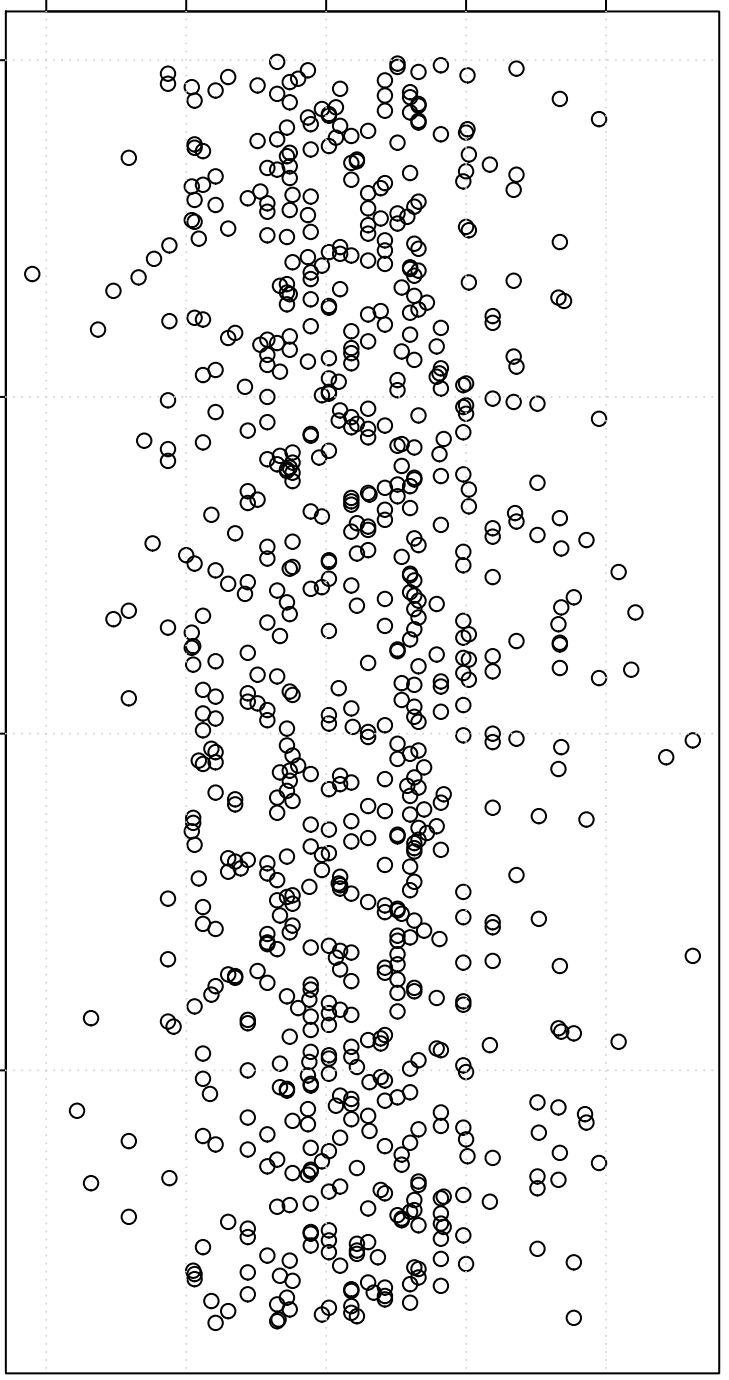

simulated values

107.5 108.0 108.5 109.0 109.5

0

200

400

600

Index

Simulation of Median