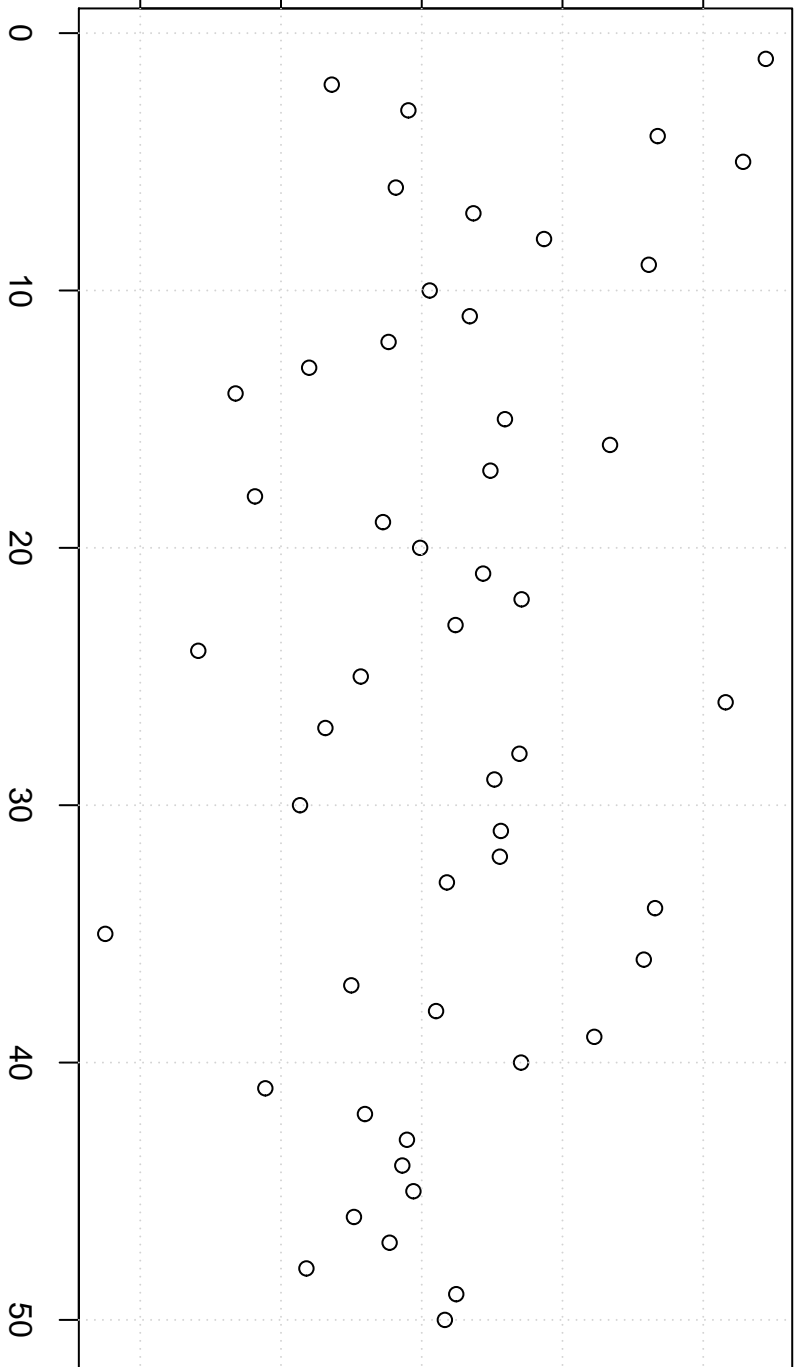

simulated values

22000 22500 23000 23500 24000

Simulation of Mean