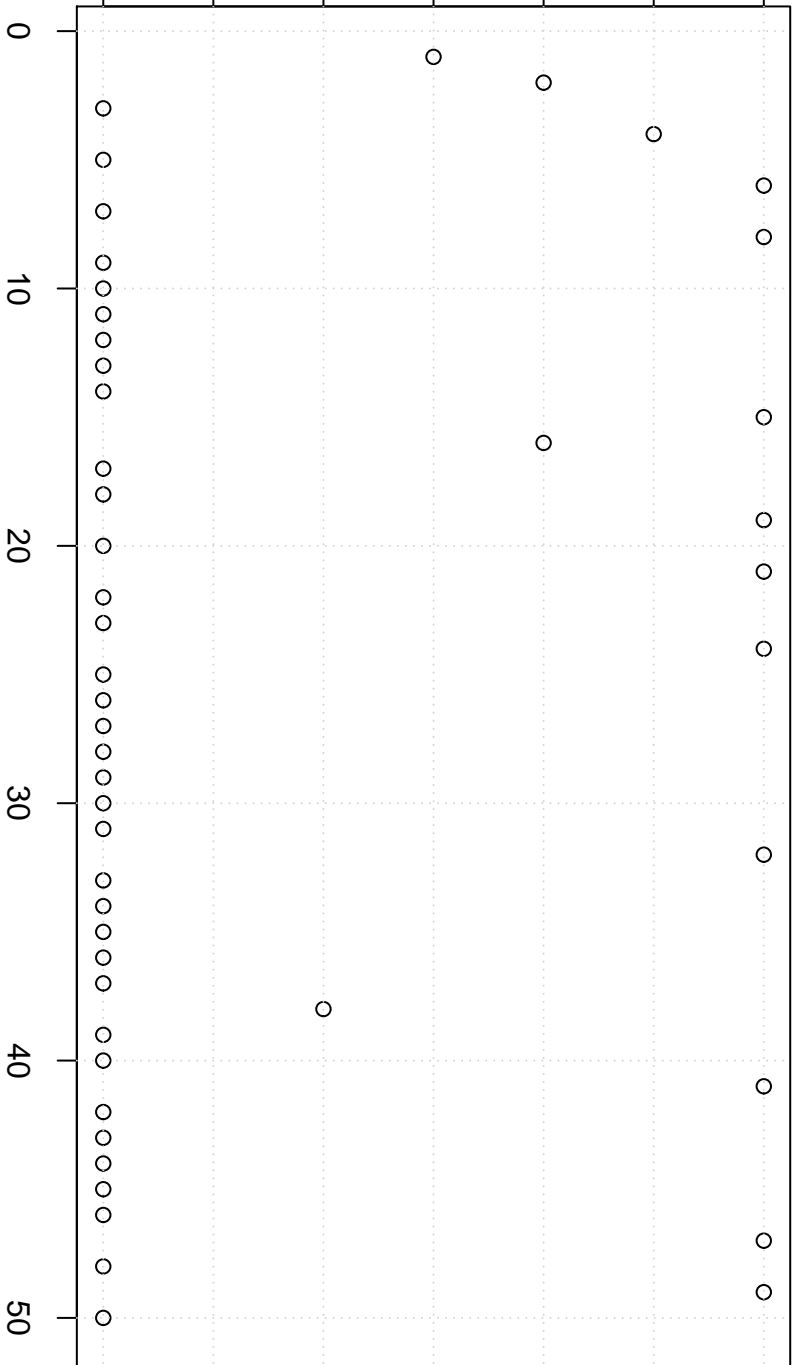

simulated values

22.0 22.5 23.0 23.5 24.0 24.5 25.0

Simulation of Median

Index