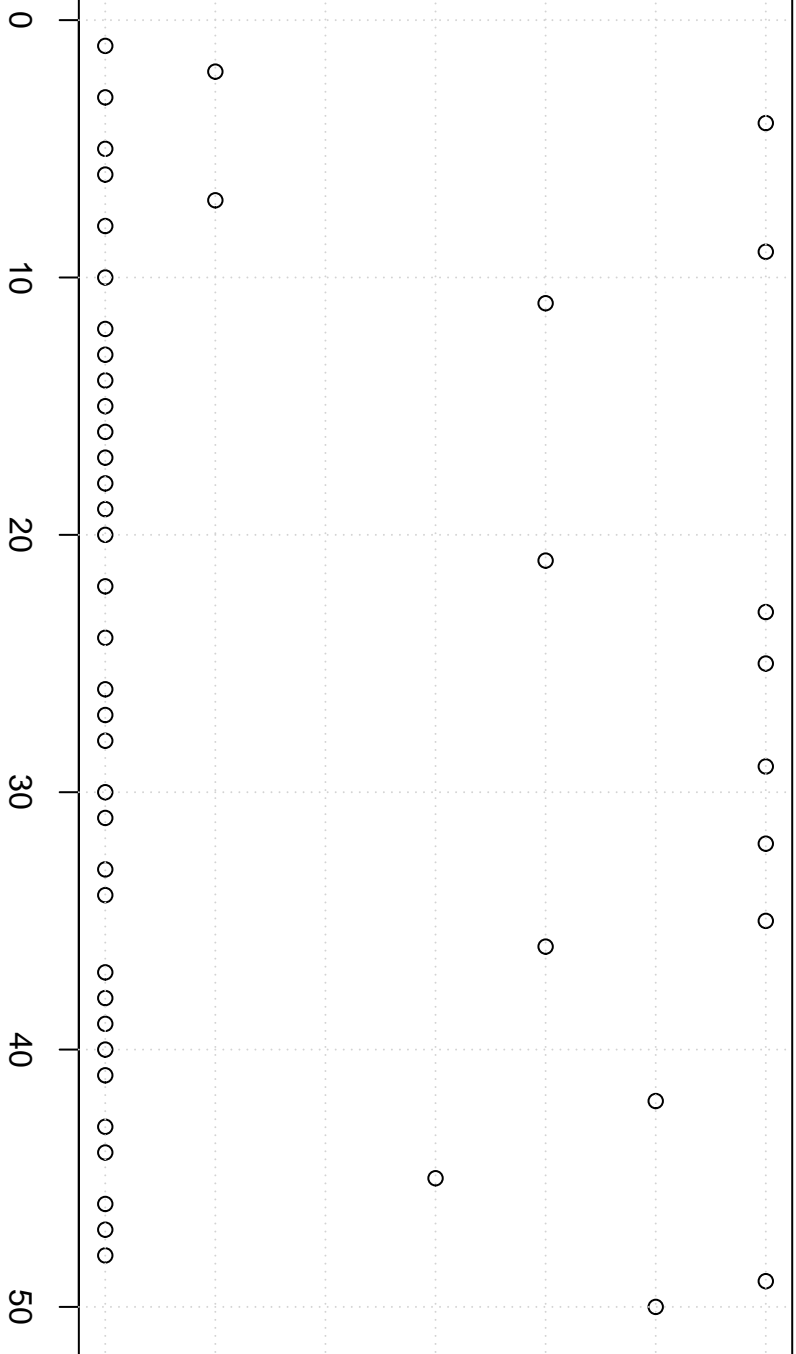

simulated values

22.0 22.5 23.0 23.5 24.0 24.5 25.0

**Simulation of Median**