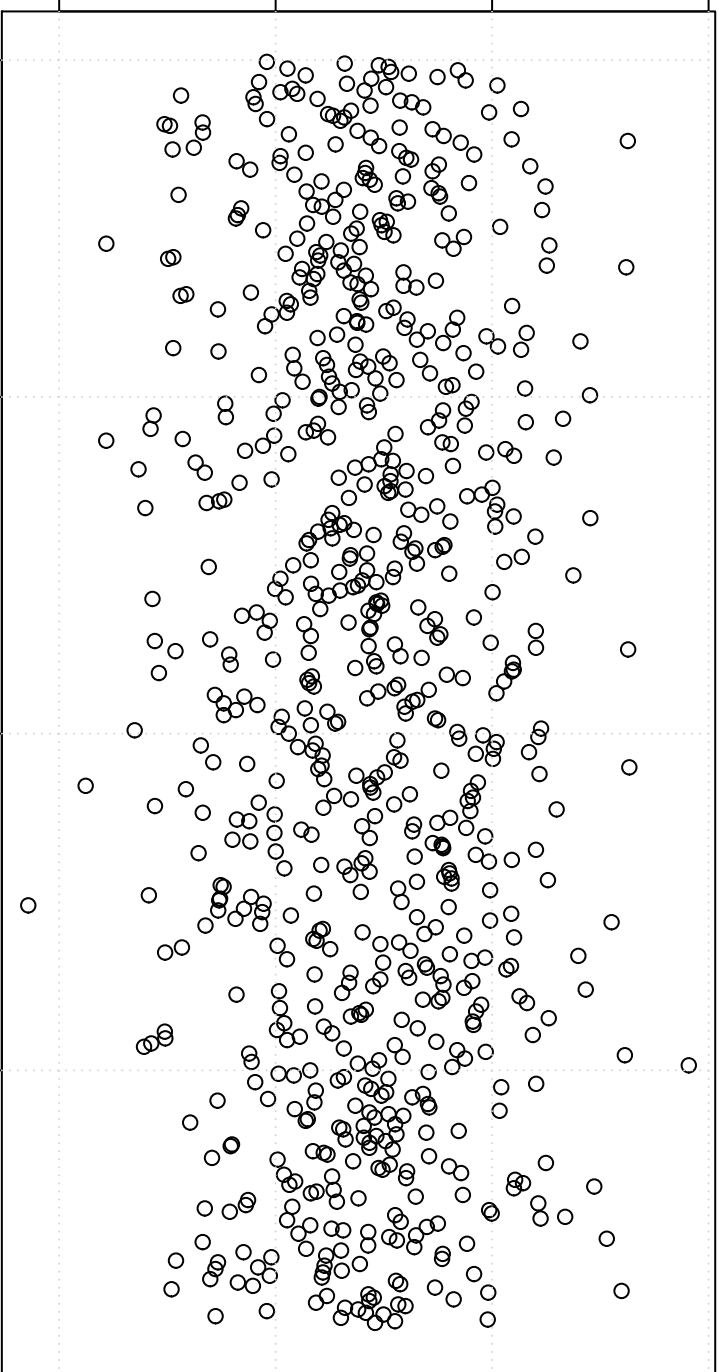

simulated values

24.0 24.5 25.0 25.5

0

200

400

600

Index

Simulation of Mean