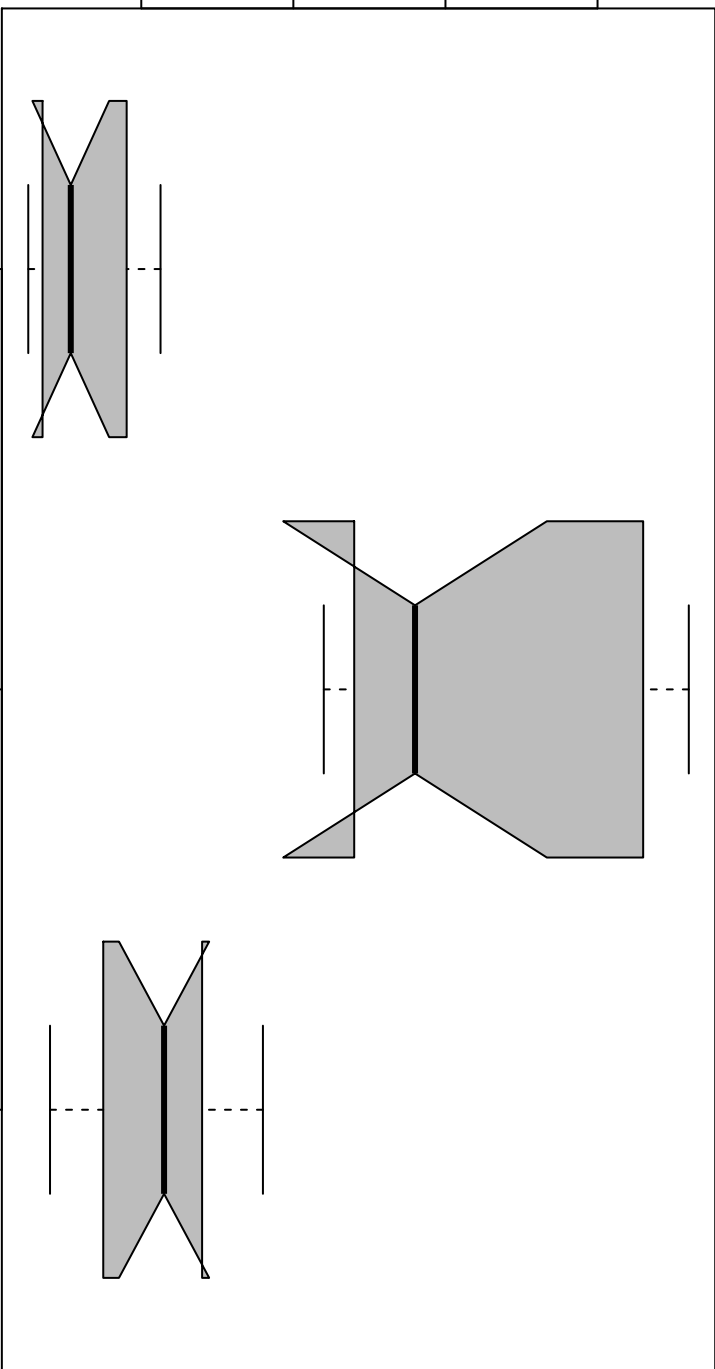

Overall Variability

0.10 0.15 0.20 0.25

S.D.

Range

IQR

Notched Box Plots