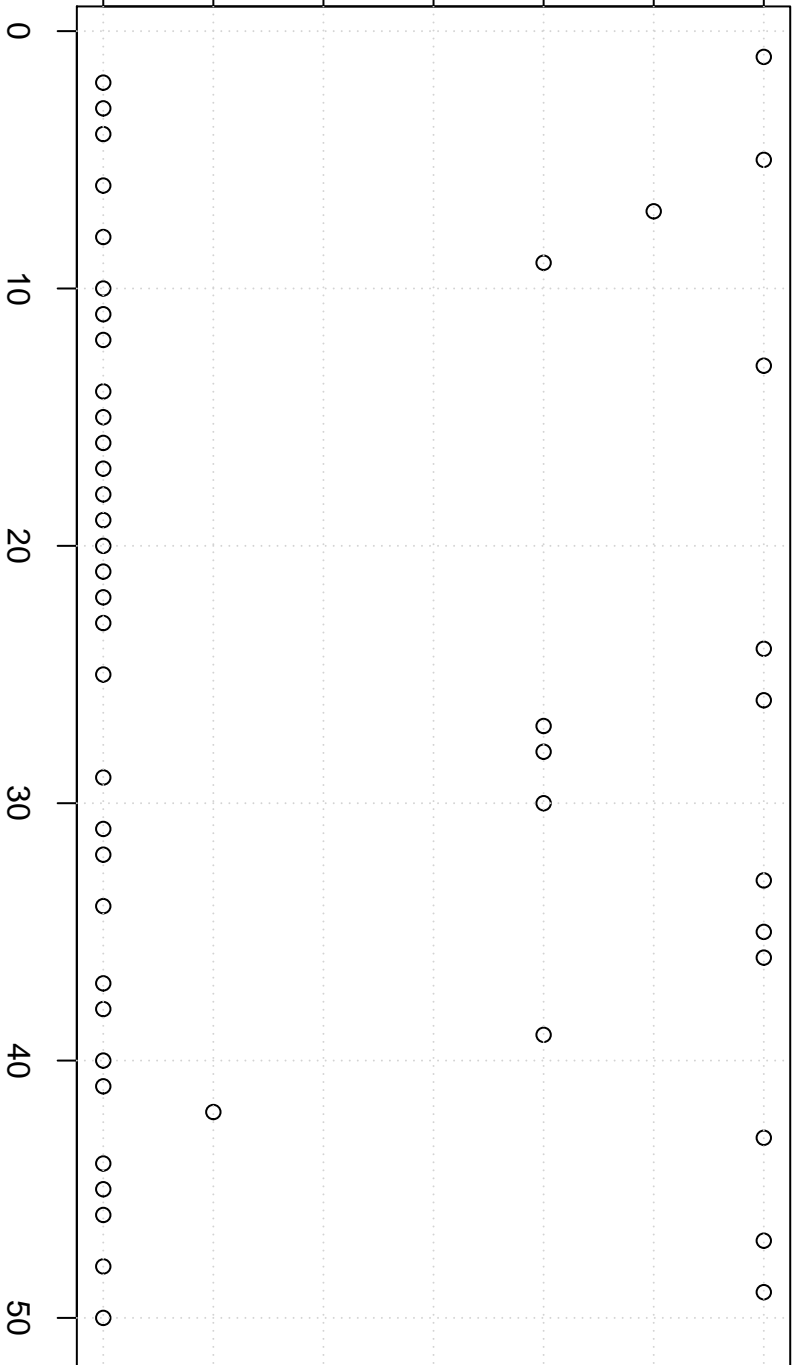

simulated values

22.0 22.5 23.0 23.5 24.0 24.5 25.0

Simulation of Median

Index