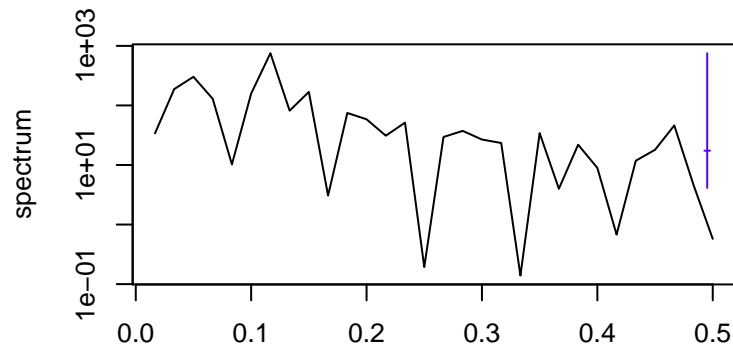

Observed

frequency
bandwidth = 0.00401

Trend

frequency
bandwidth = 0.00481

Seasonal

frequency
bandwidth = 0.00401

Random

frequency
bandwidth = 0.00481