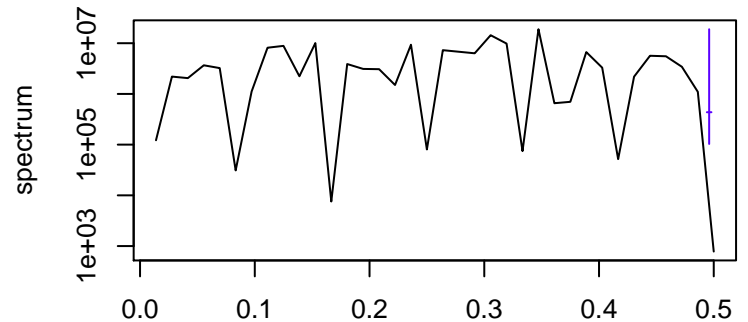

Observed

frequency
bandwidth = 0.00321

Trend

frequency
bandwidth = 0.00401

Seasonal

frequency
bandwidth = 0.00321

Random

frequency
bandwidth = 0.00401