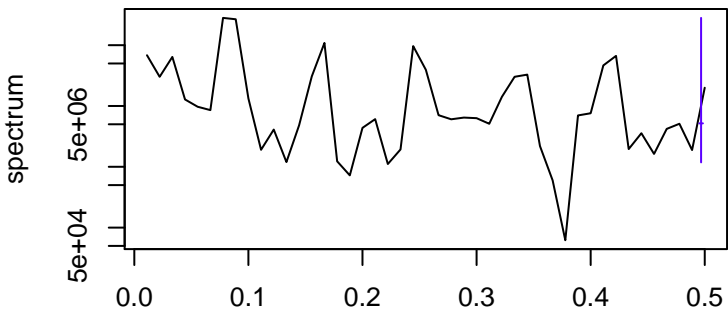

Observed

frequency
bandwidth = 0.00321

Trend

frequency
bandwidth = 0.00401

Seasonal

frequency
bandwidth = 0.00321

Random

frequency
bandwidth = 0.00401