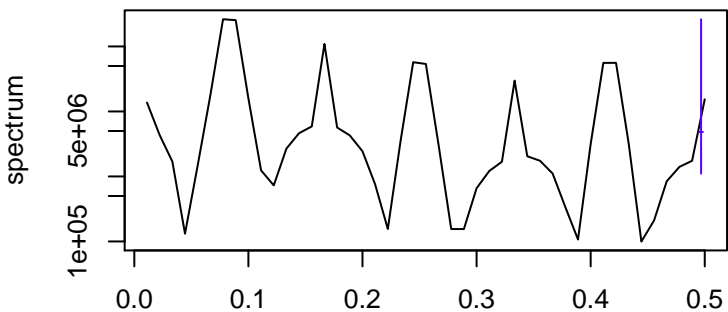

Observed

frequency
bandwidth = 0.00321

Trend

frequency
bandwidth = 0.00401

Seasonal

frequency
bandwidth = 0.00321

Random

frequency
bandwidth = 0.00401