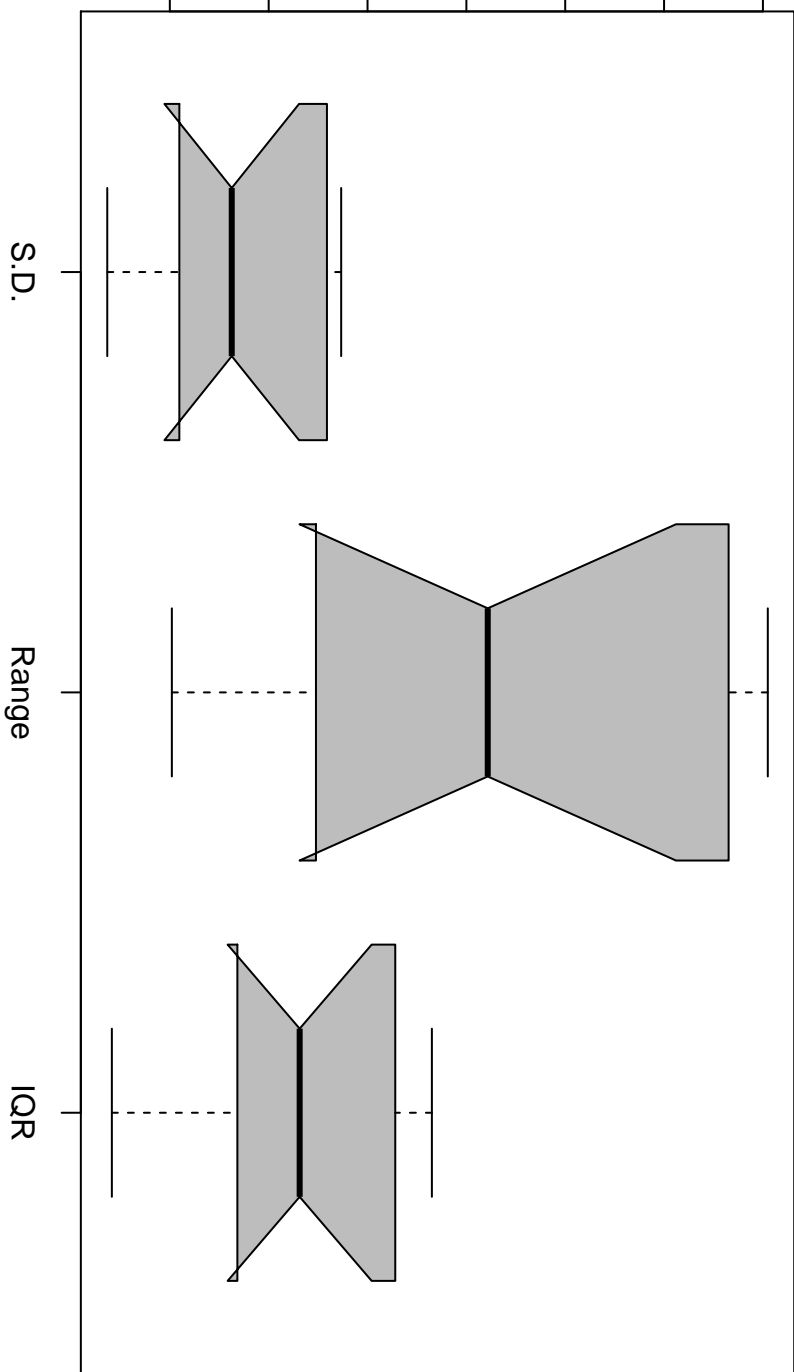

Overall Variability

2000 4000 6000 8000 12000

Notched Box Plots