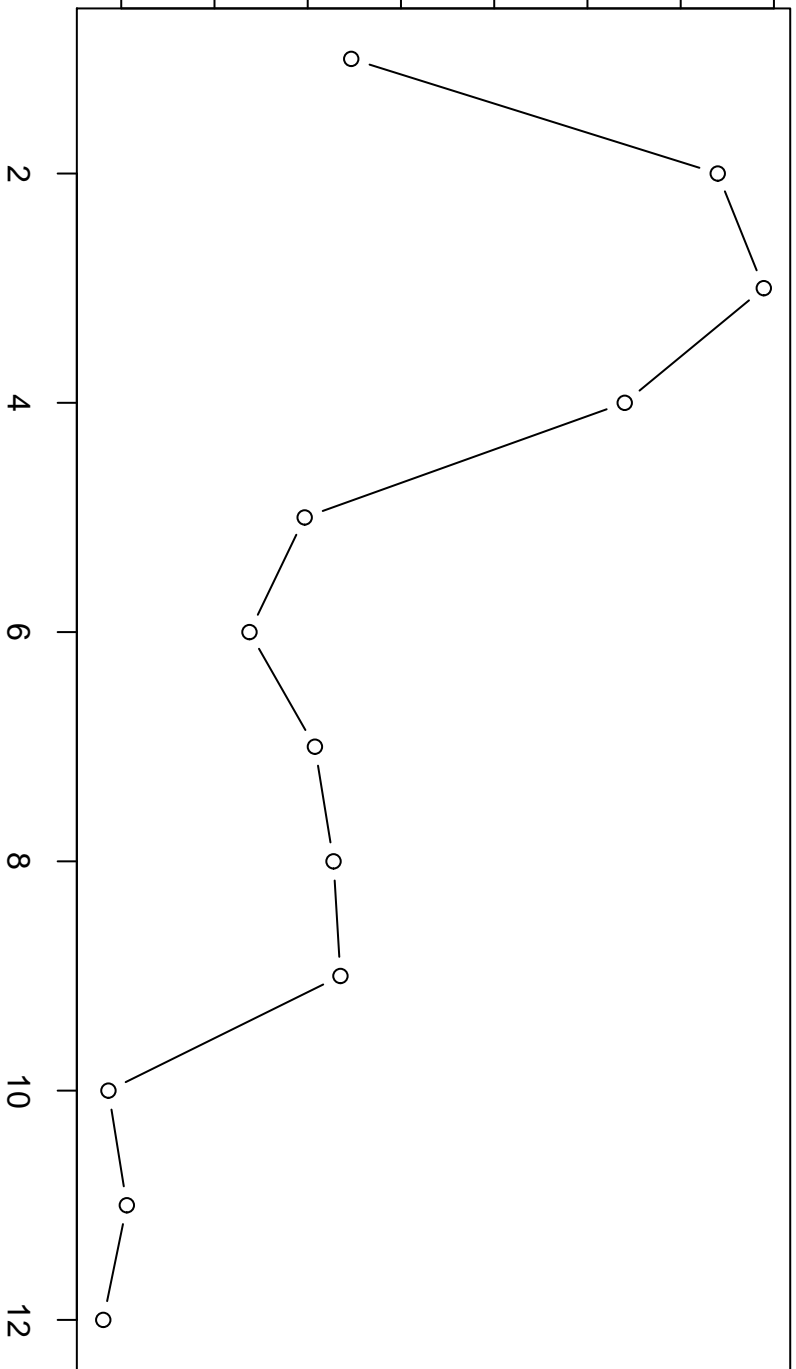

S.D.

23.5 24.0 24.5 25.0 25.5 26.0 26.5 27.0

Standard Deviation Plot

blocks = 6

Periodic Index