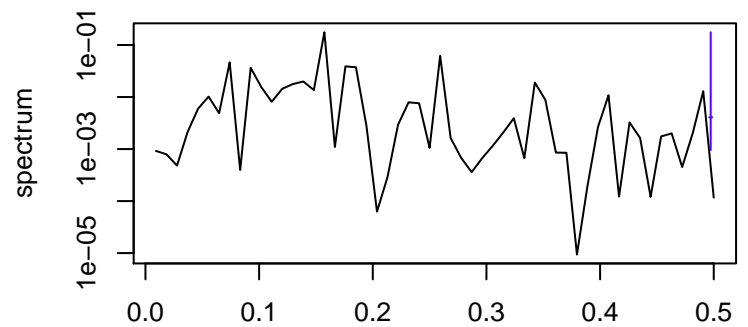

Observed

frequency
bandwidth = 0.00241

Trend

frequency
bandwidth = 0.00267

Seasonal

frequency
bandwidth = 0.00241

Random

frequency
bandwidth = 0.00267