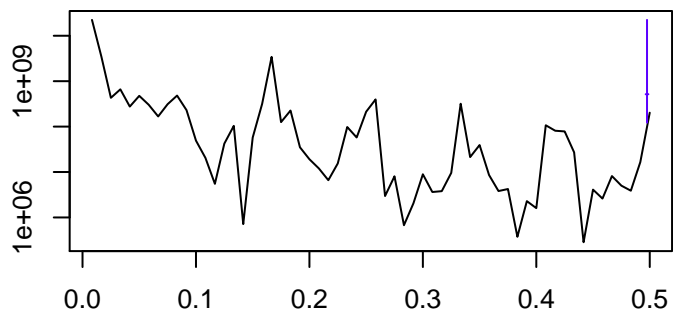

Observed

frequency
bandwidth = 0.00241

Trend

frequency
bandwidth = 0.00267

Seasonal

frequency
bandwidth = 0.00241

Random

frequency
bandwidth = 0.00267