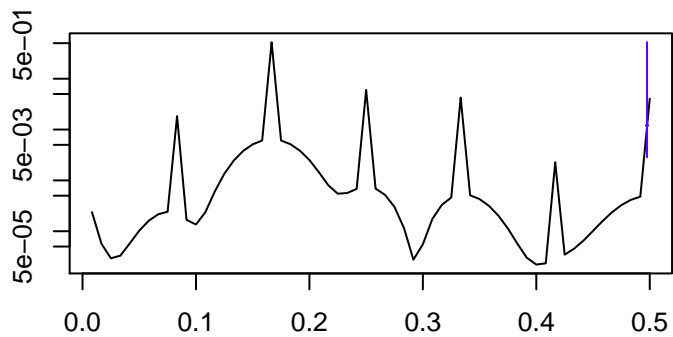

Observed

frequency
bandwidth = 0.00241

Trend

frequency
bandwidth = 0.00267

Seasonal

frequency
bandwidth = 0.00241

Random

frequency
bandwidth = 0.00267