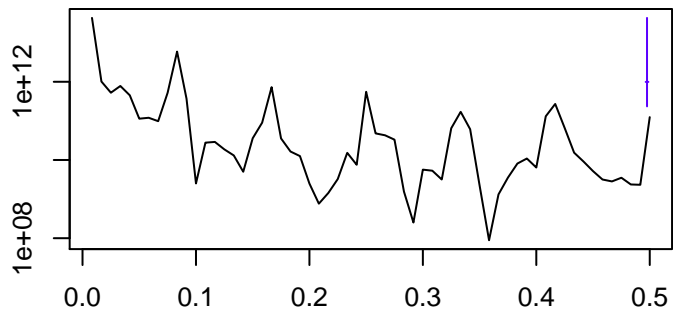

Observed

bandwidth = 0.00241

Trend

bandwidth = 0.00267

Seasonal

bandwidth = 0.00241

Random

bandwidth = 0.00267