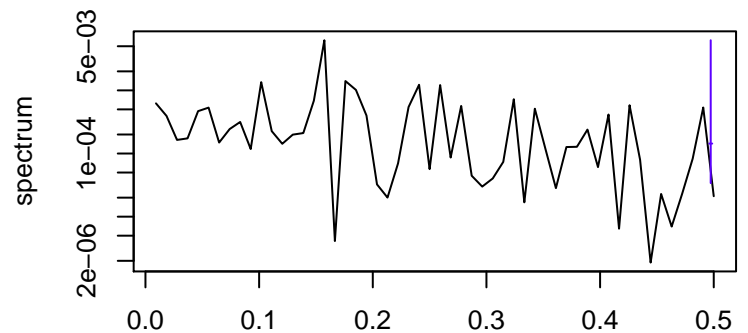

Observed

bandwidth = 0.00241

Trend

bandwidth = 0.00267

Seasonal

bandwidth = 0.00241

Random

bandwidth = 0.00267