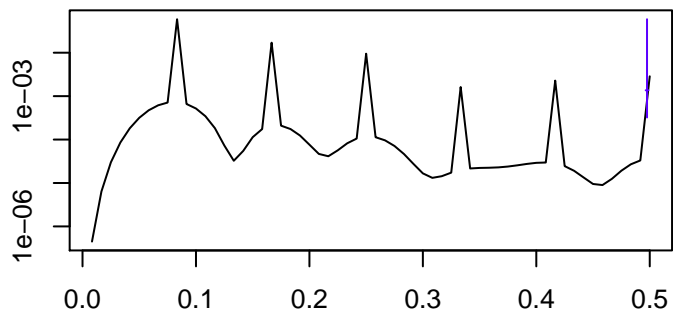

Observed

bandwidth = 0.00241

Trend

bandwidth = 0.00267

Seasonal

bandwidth = 0.00241

Random

bandwidth = 0.00267