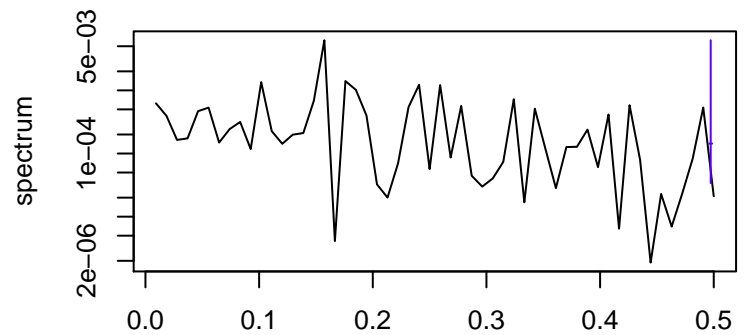

Observed

bandwidth = 0.00241

Trend

bandwidth = 0.00267

Seasonal

bandwidth = 0.00241

Random

bandwidth = 0.00267