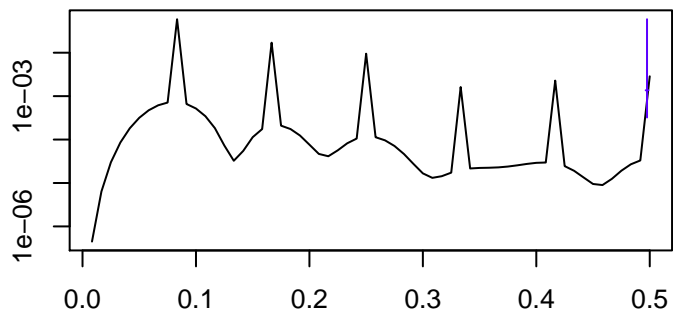

Observed

bandwidth = 0.00241

Trend

bandwidth = 0.00267

Seasonal

bandwidth = 0.00241

Random

bandwidth = 0.00267