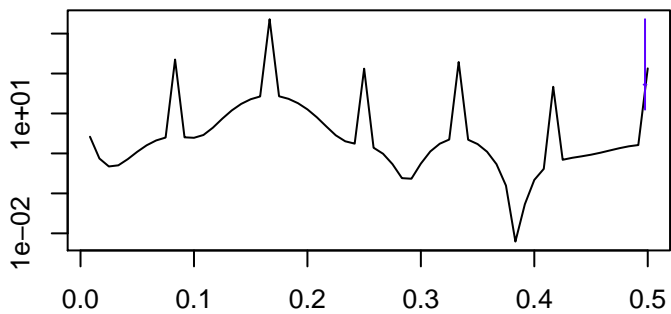

Observed

frequency
bandwidth = 0.00241

Trend

frequency
bandwidth = 0.00267

Seasonal

frequency
bandwidth = 0.00241

Random

frequency
bandwidth = 0.00267