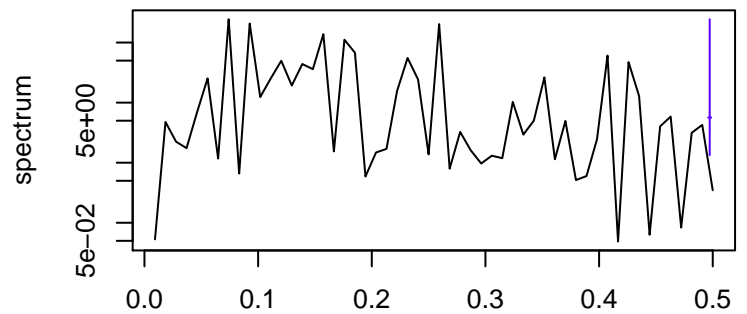

Observed

frequency
bandwidth = 0.00241

Trend

frequency
bandwidth = 0.00267

Seasonal

frequency
bandwidth = 0.00241

Random

frequency
bandwidth = 0.00267