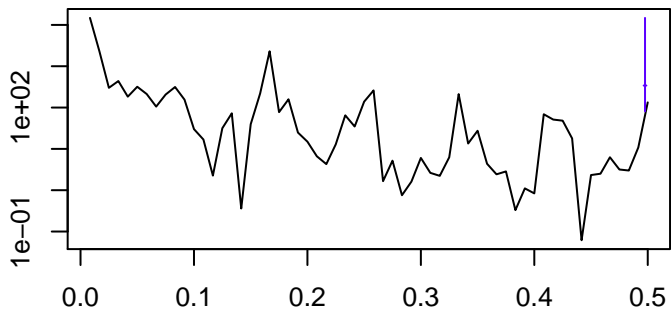

Observed

frequency
bandwidth = 0.00241

Trend

frequency
bandwidth = 0.00267

Seasonal

frequency
bandwidth = 0.00241

Random

frequency
bandwidth = 0.00267