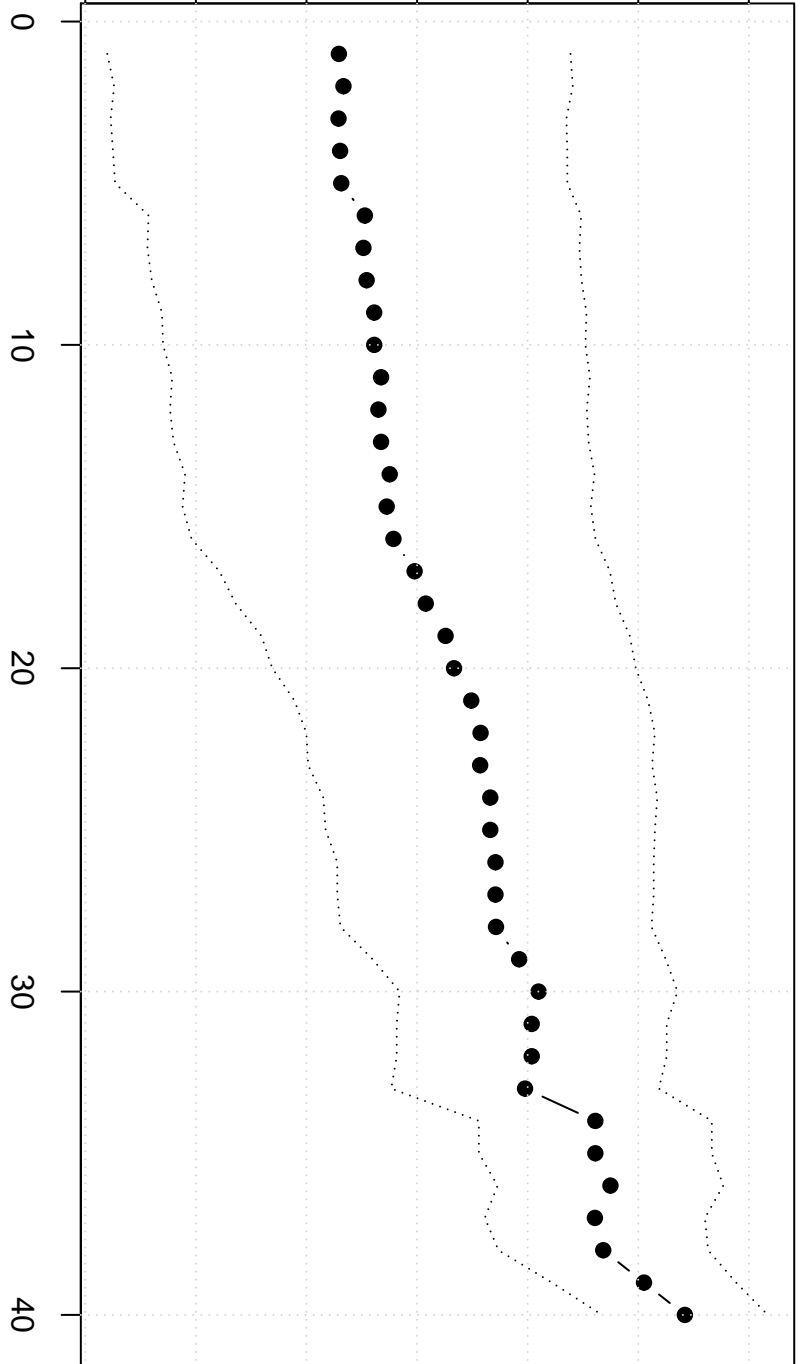

Winsorized Mean(j/n)

980000 1020000 1060000 1100000

Centrummaten