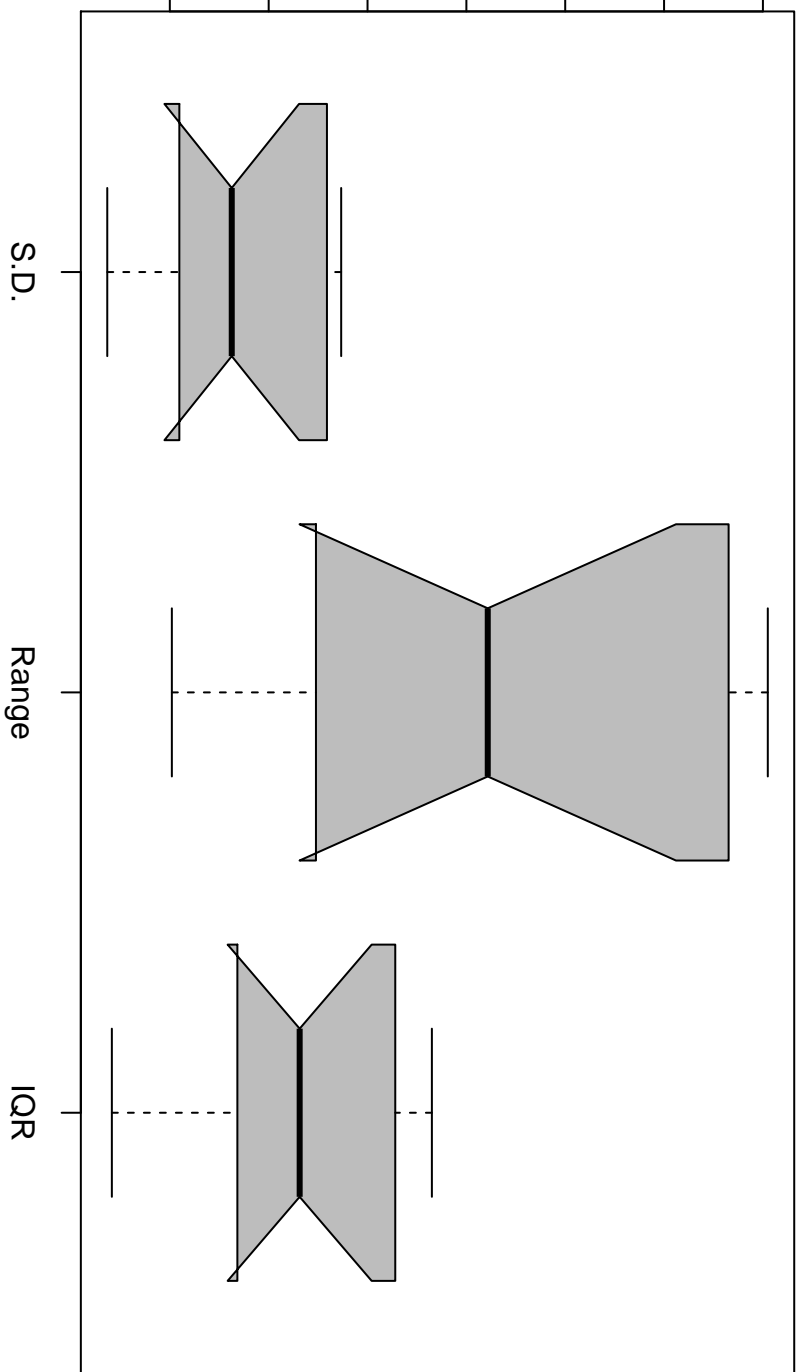

Overall Variability

2000 4000 6000 8000 12000

Notched Box Plots