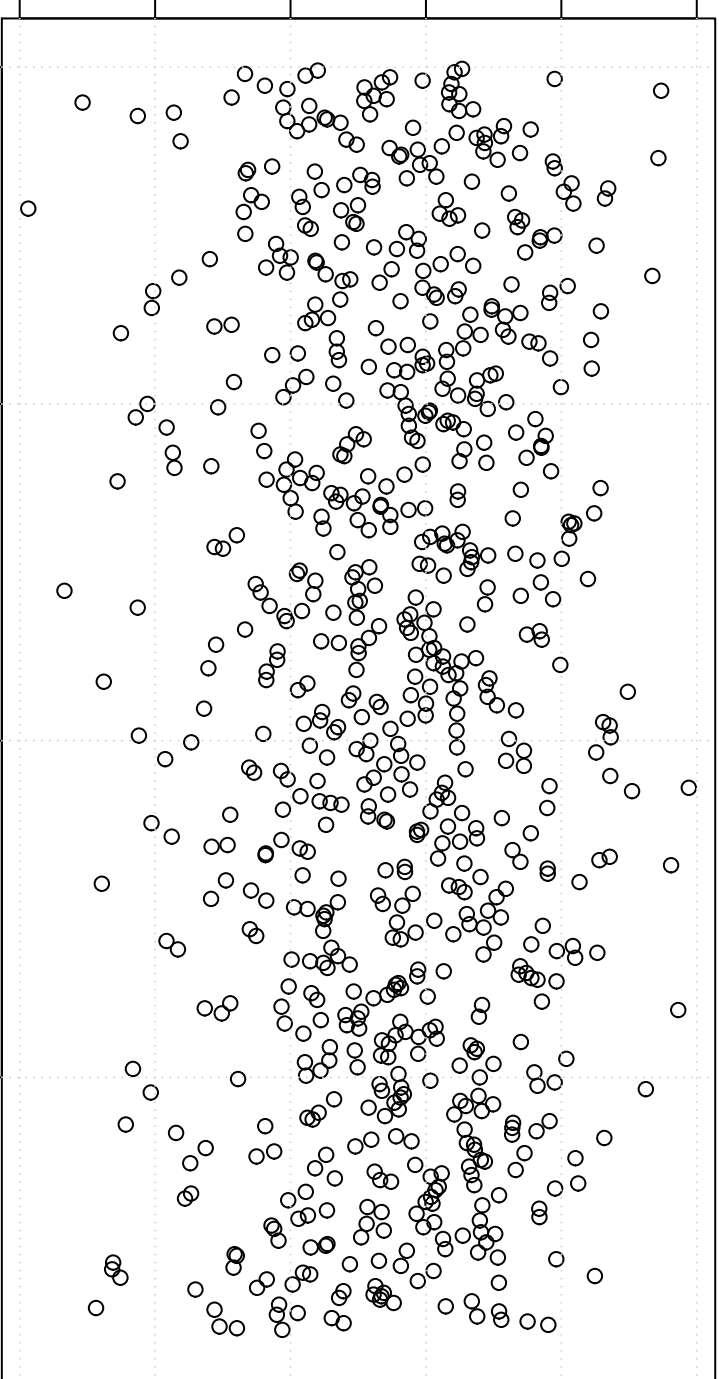

simulated values

29.8 30.0 30.2 30.4 30.6 30.8

0

200

400

600

Index

Simulation of Mean