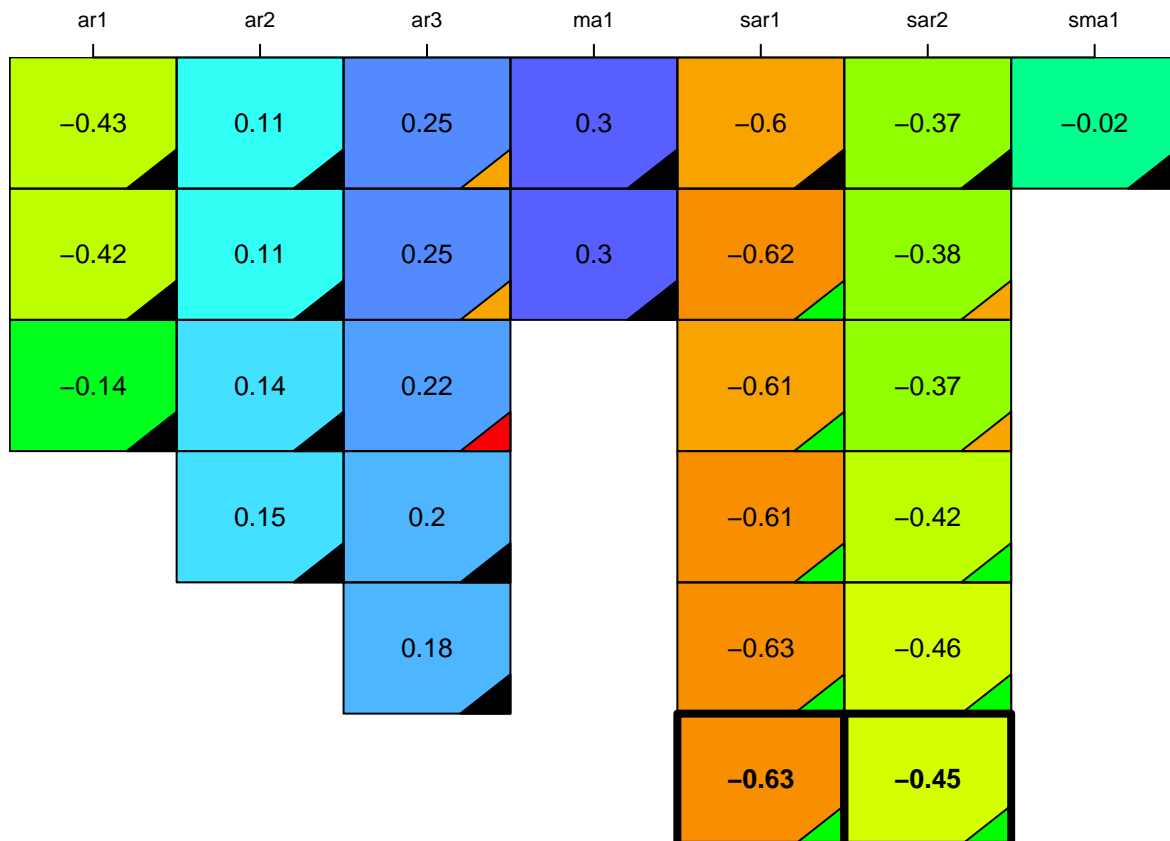

aic

coefficients

p-value