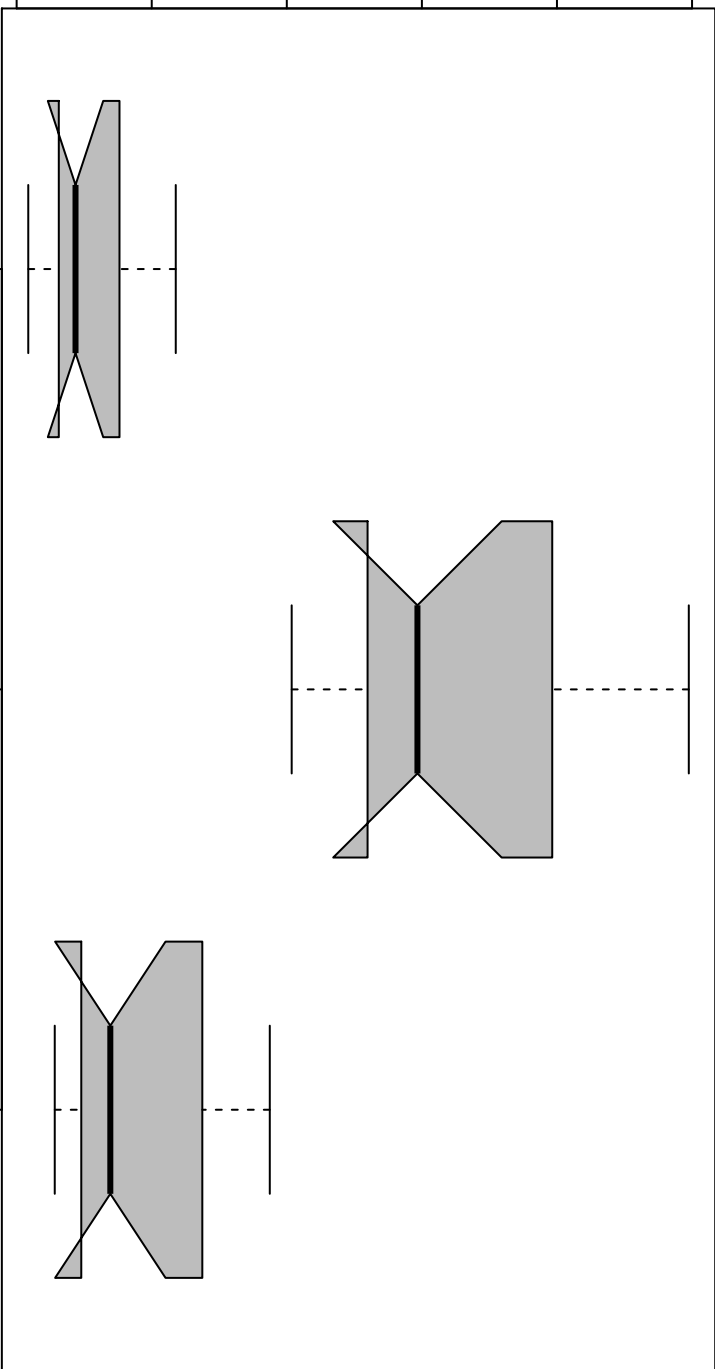

Overall Variability

500 1000 1500 2000 2500 3000

S.D.

Range

IQR

Notched Box Plots