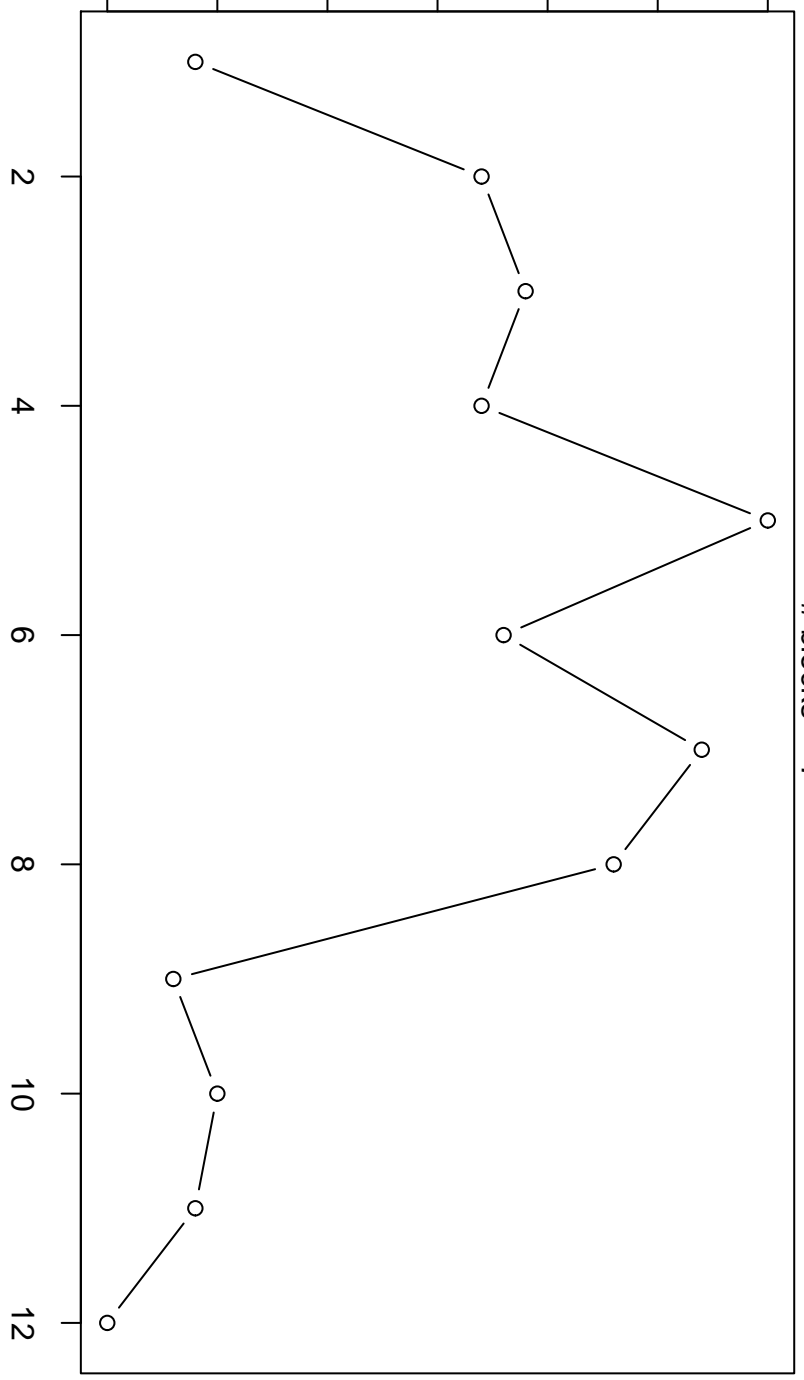

range

0.15 0.20 0.25 0.30 0.35 0.40 0.45

Range Plot

blocks = 7

Periodic Index