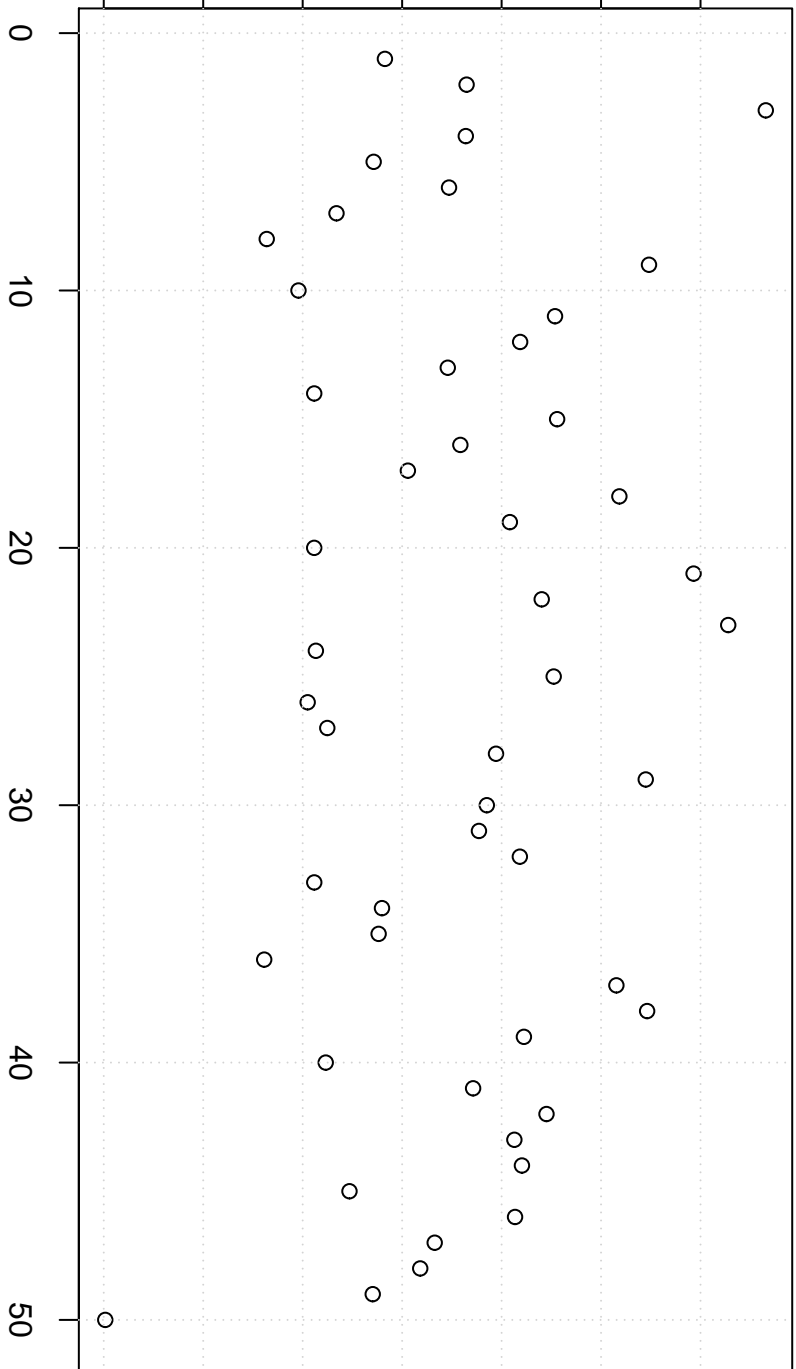

simulated values

40500 41500 42500 43500

Index

Simulation of Mean