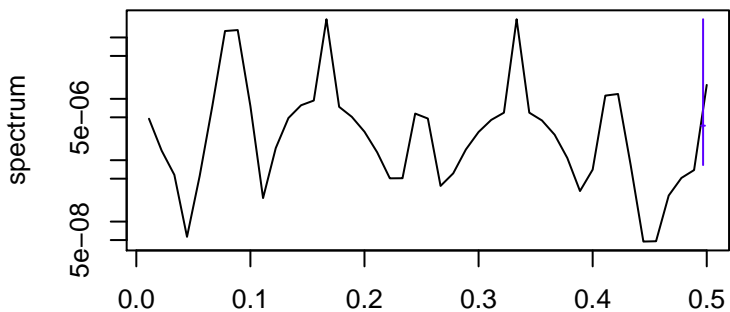

Observed

frequency
bandwidth = 0.00321

Trend

frequency
bandwidth = 0.00401

Seasonal

frequency
bandwidth = 0.00321

Random

frequency
bandwidth = 0.00401