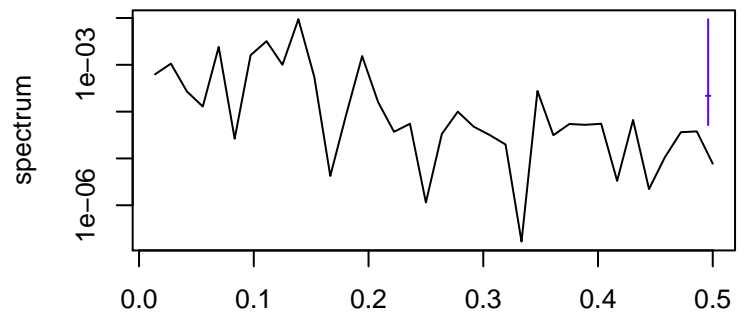

Observed

frequency
bandwidth = 0.00321

Trend

frequency
bandwidth = 0.00401

Seasonal

frequency
bandwidth = 0.00321

Random

frequency
bandwidth = 0.00401