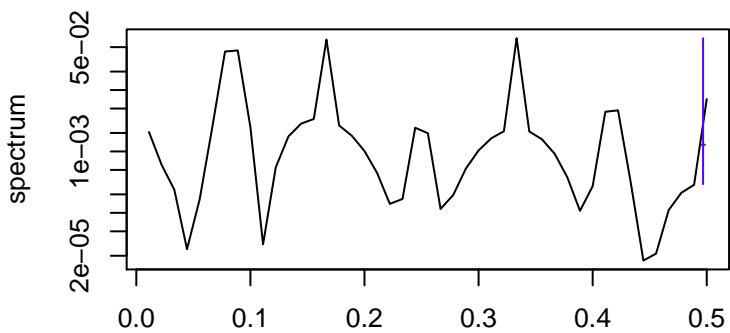

Observed

frequency
bandwidth = 0.00321

Trend

frequency
bandwidth = 0.00401

Seasonal

frequency
bandwidth = 0.00321

Random

frequency
bandwidth = 0.00401