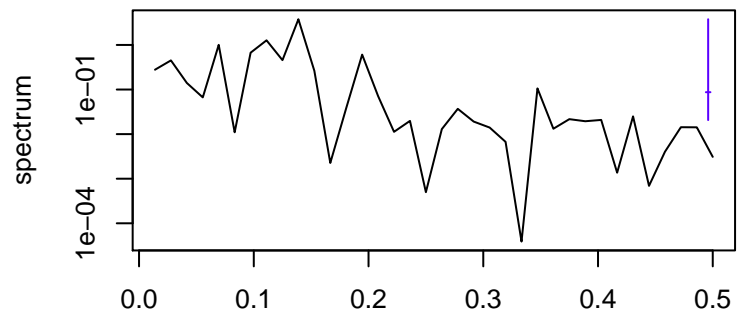

Observed

frequency
bandwidth = 0.00321

Trend

frequency
bandwidth = 0.00401

Seasonal

frequency
bandwidth = 0.00321

Random

frequency
bandwidth = 0.00401