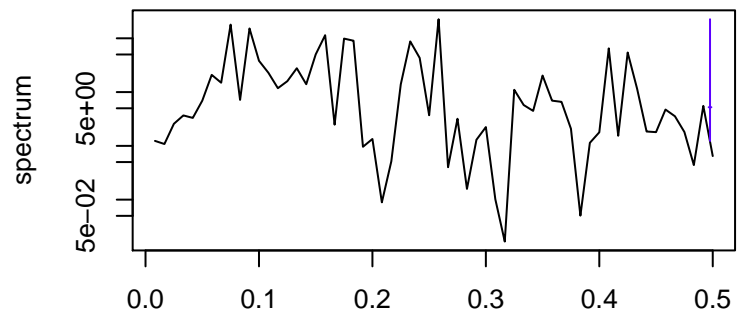

Observed

frequency
bandwidth = 0.00241

Trend

frequency
bandwidth = 0.00241

Seasonal

frequency
bandwidth = 0.00241

Remainder

frequency
bandwidth = 0.00241