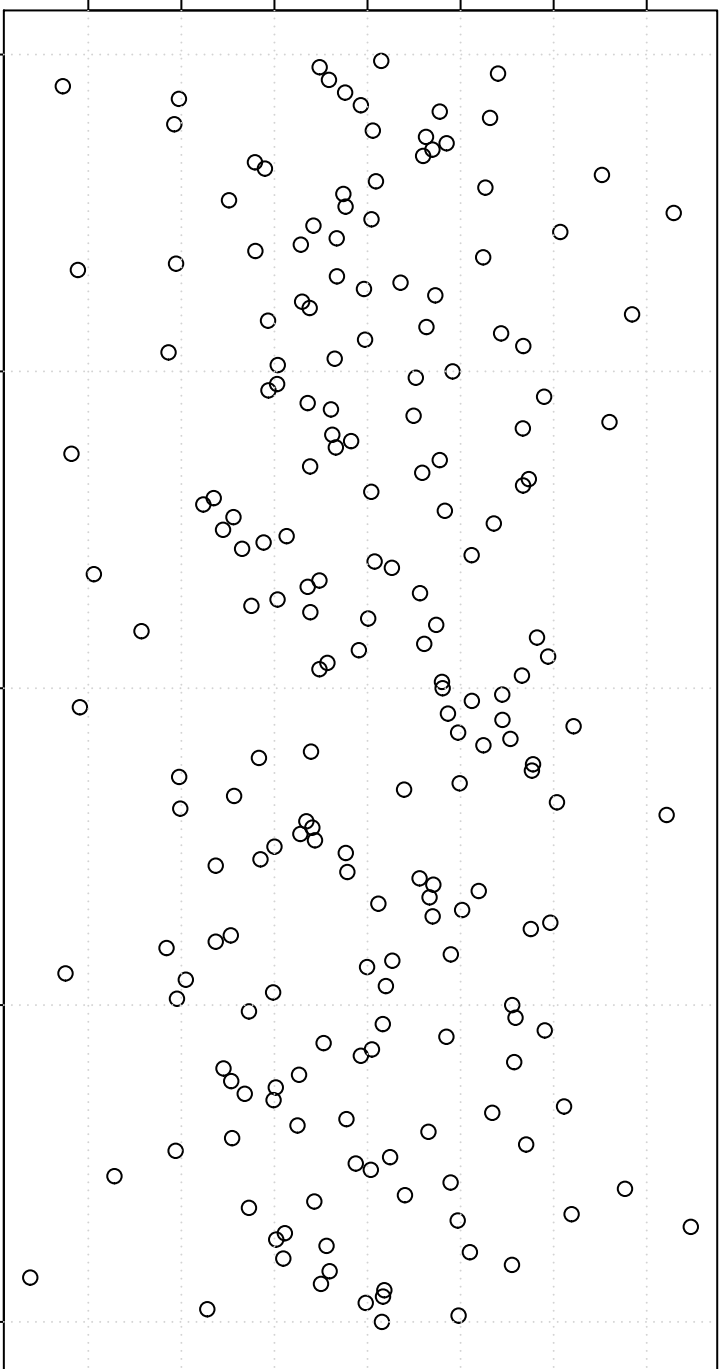

simulated values

19.0 19.5 20.0 20.5 21.0 21.5 22.0

0

50

100

150

200

Index

Simulation of Mean