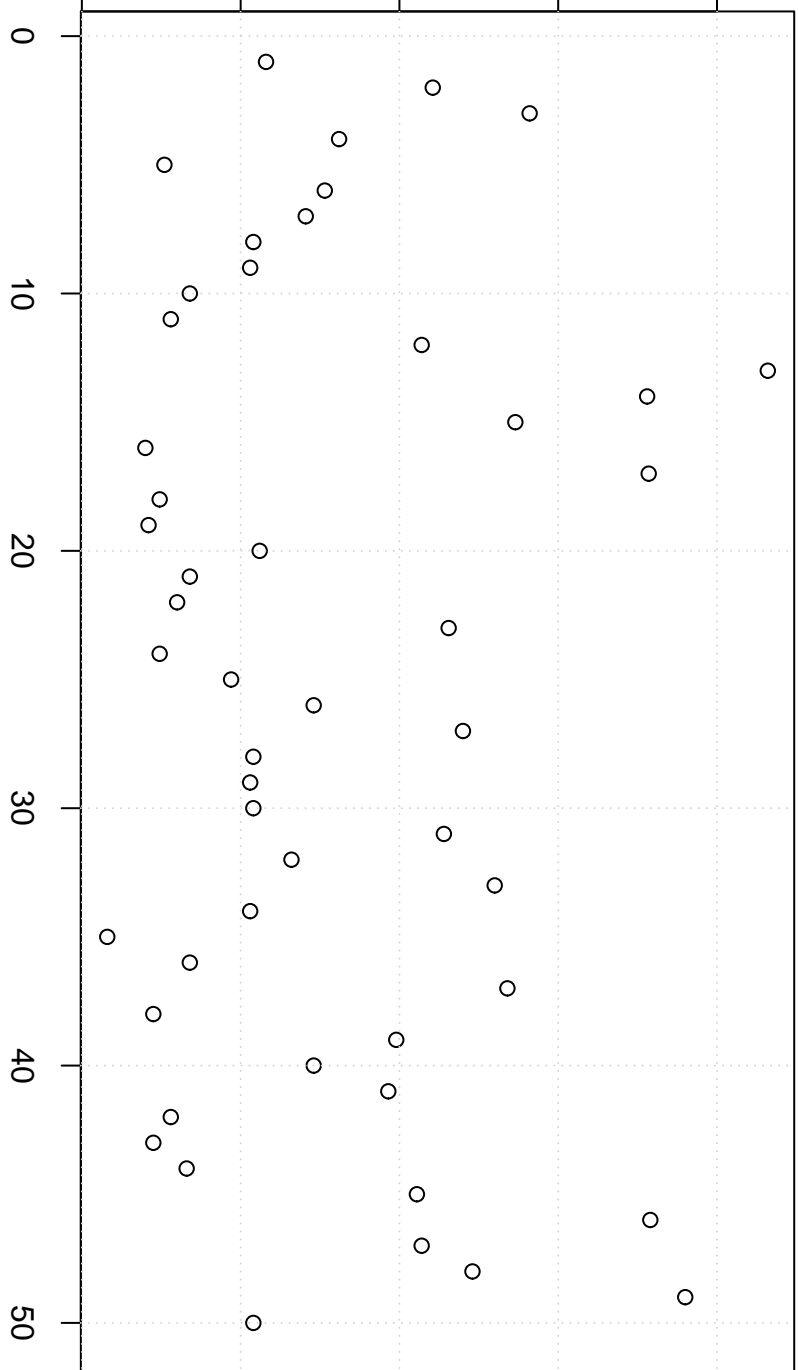

simulated values

29.0 29.5 30.0 30.5 31.0

Simulation of Median

Index