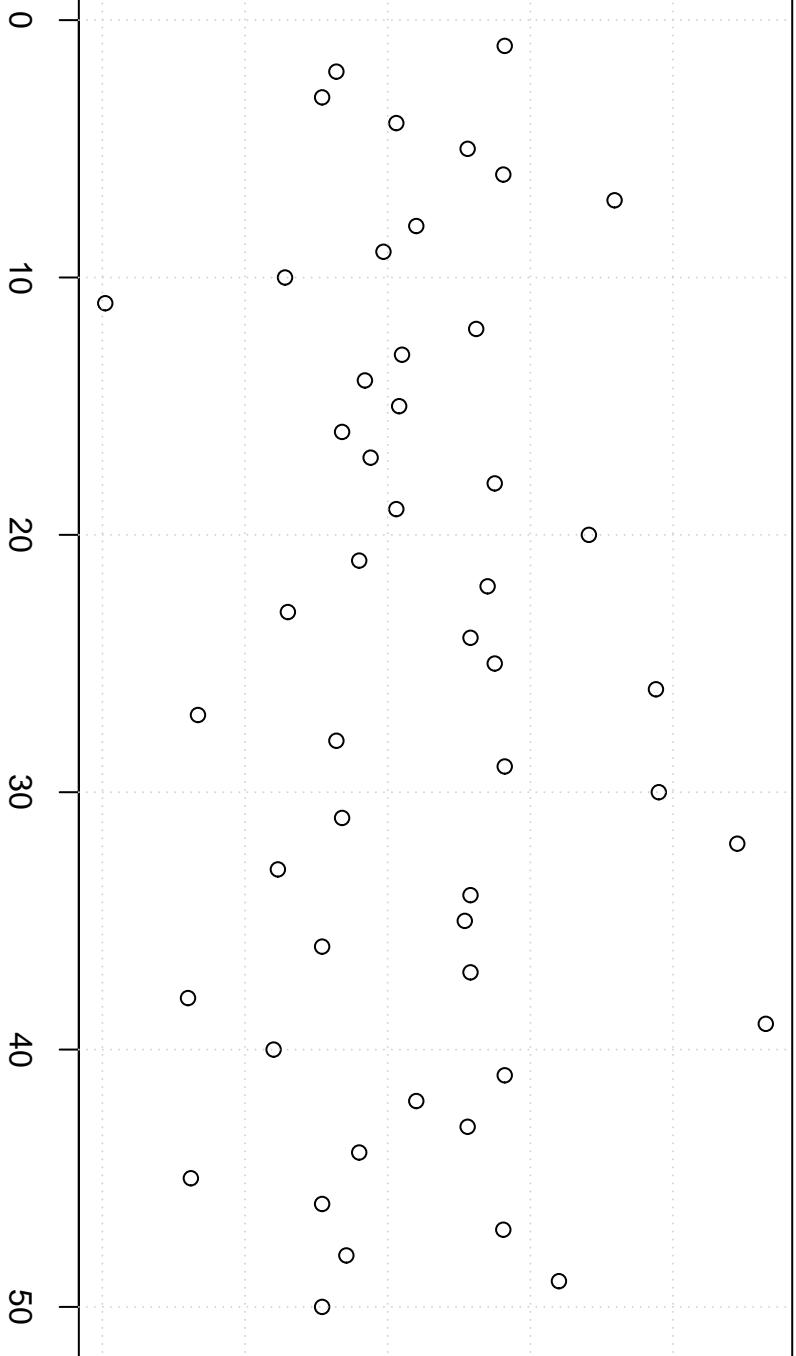

simulated values

103.0 103.5 104.0 104.5 105.0

Index

Simulation of Median