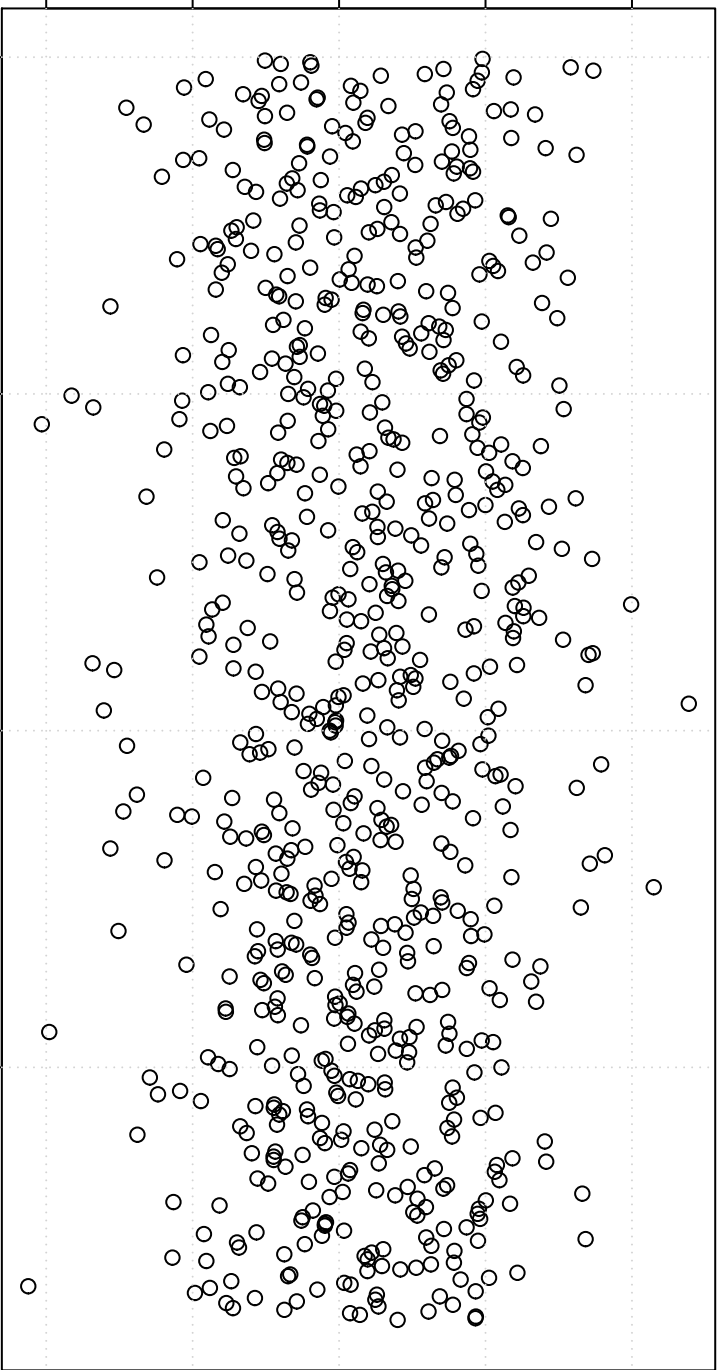

simulated values

103.0 103.5 104.0 104.5 105.0

0

200

400

600

Index

**Simulation of Mean**