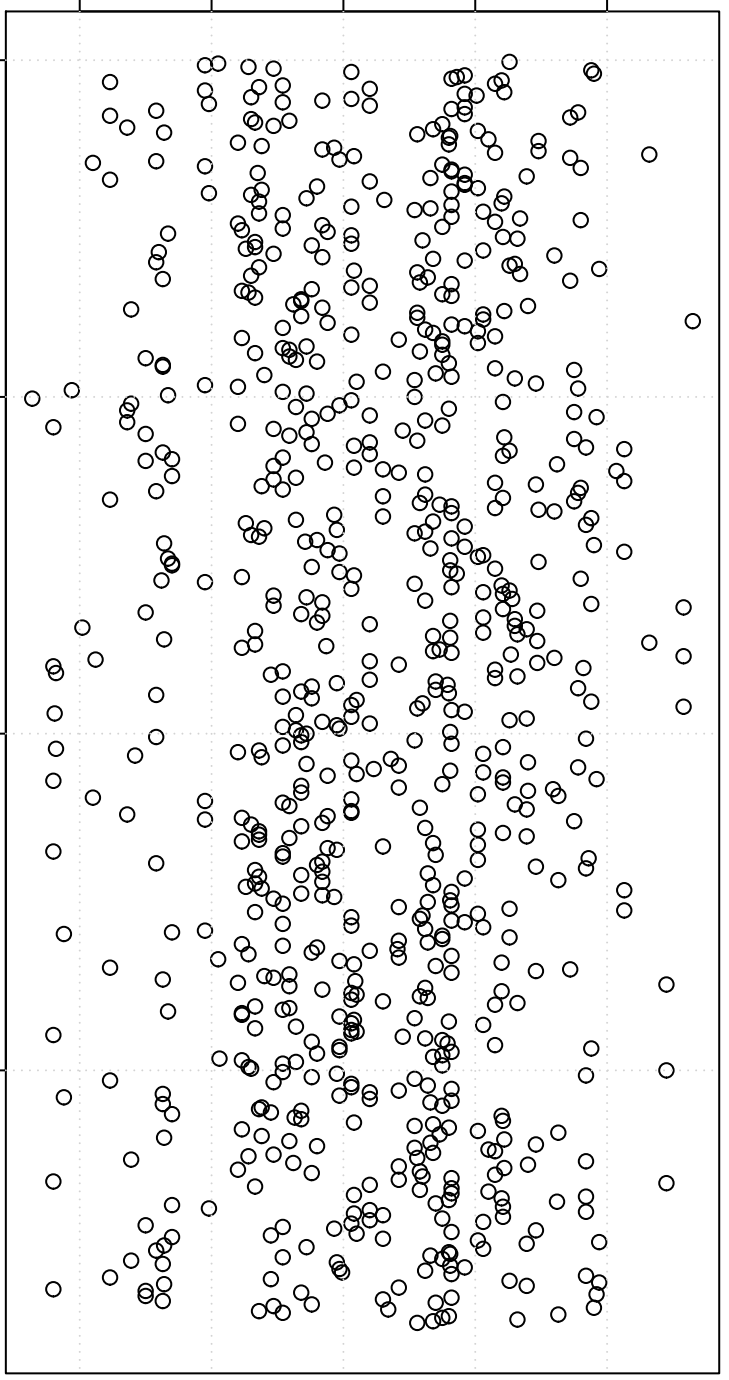

simulated values

103.0 103.5 104.0 104.5 105.0

0

200

400

600

Index

**Simulation of Median**