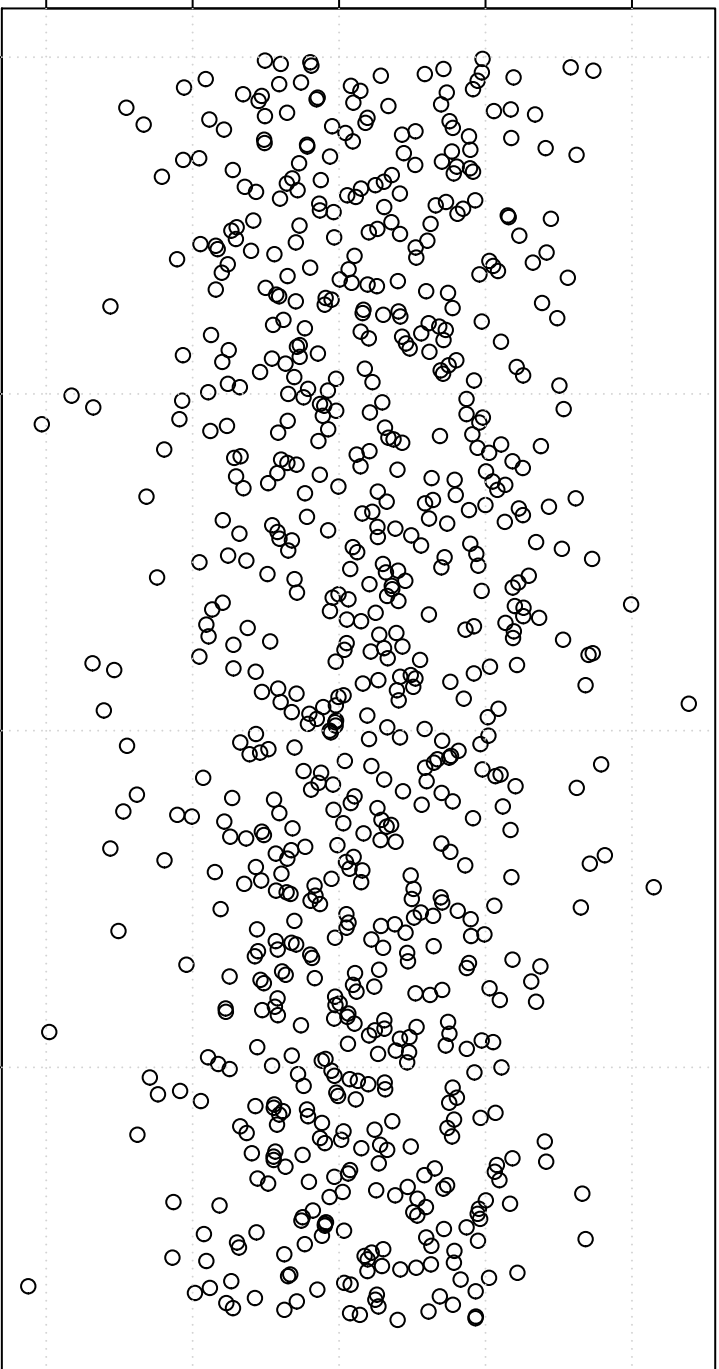

simulated values

103.0 103.5 104.0 104.5 105.0

0

200

400

600

Index

Simulation of Mean