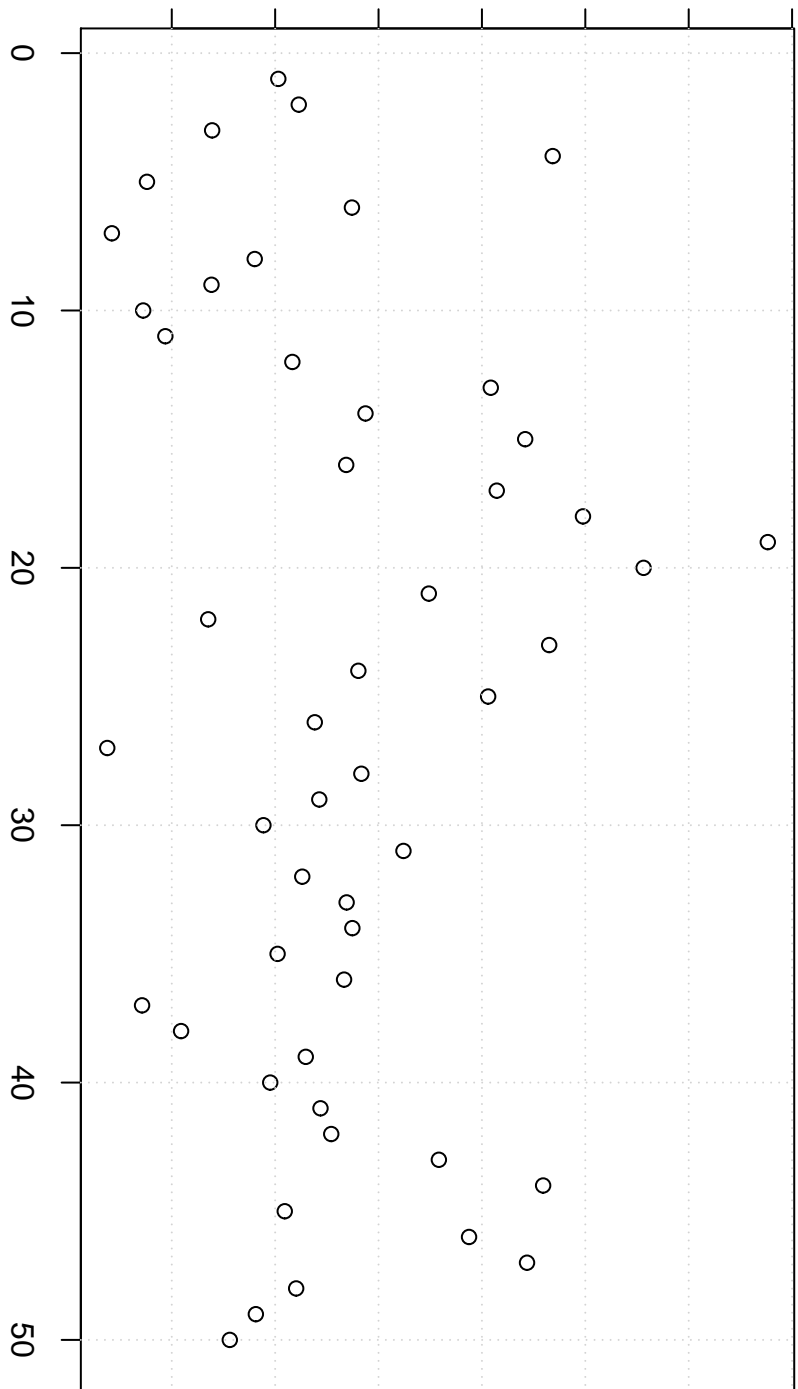

simulated values

110000 114000 118000 122000

Index

Simulation of Mean