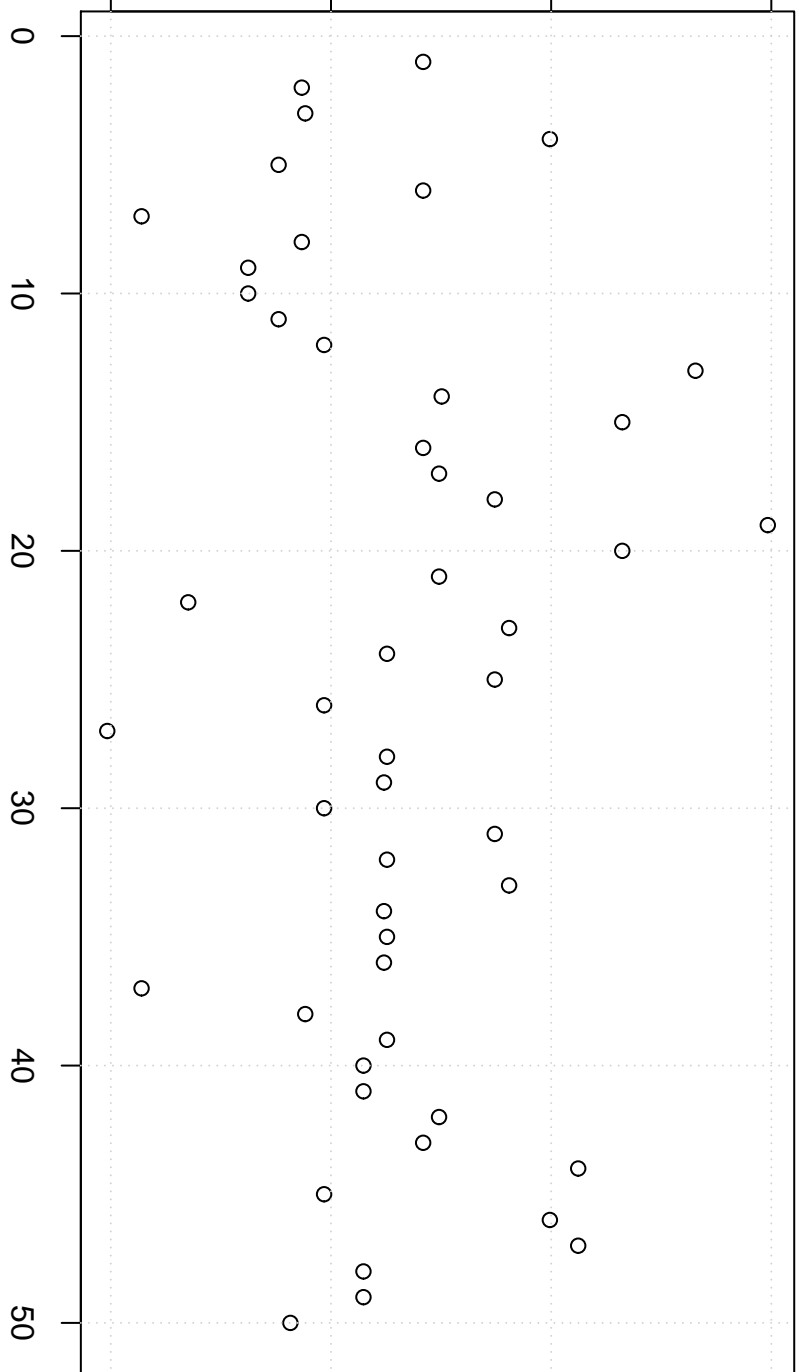

simulated values

105000 110000 115000 120000

Index

Simulation of Median