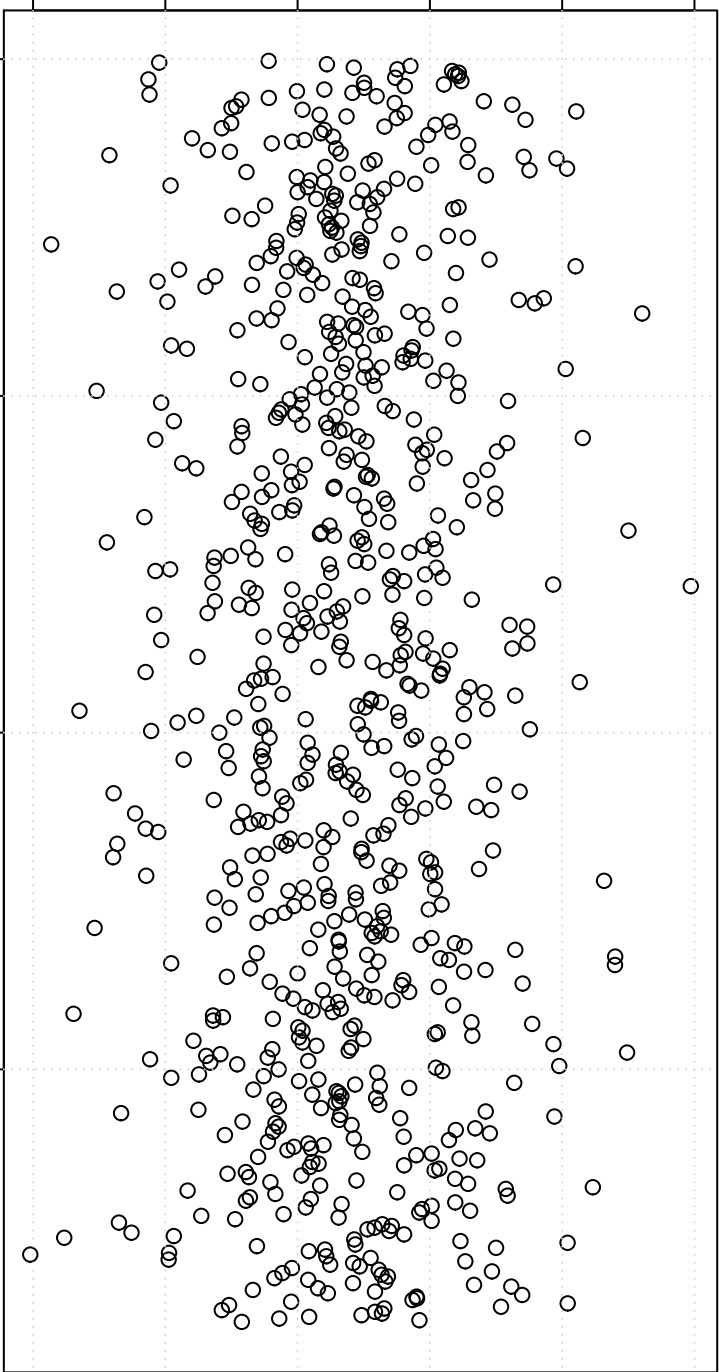

simulated values

104.0 104.5 105.0 105.5 106.0 106.5

0

200

400

600

Index

Simulation of Mean