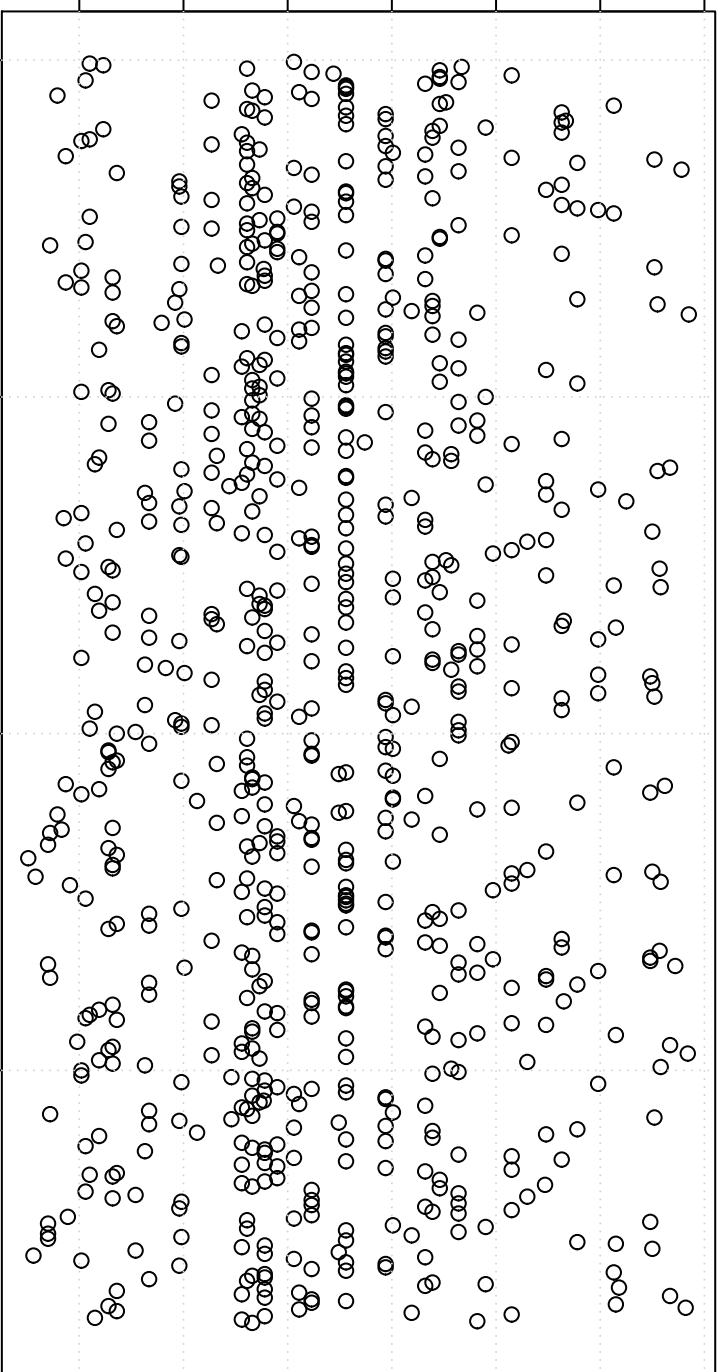

simulated values

104.0 105.0 106.0 107.0

0

200

400

600

Index

Simulation of Median