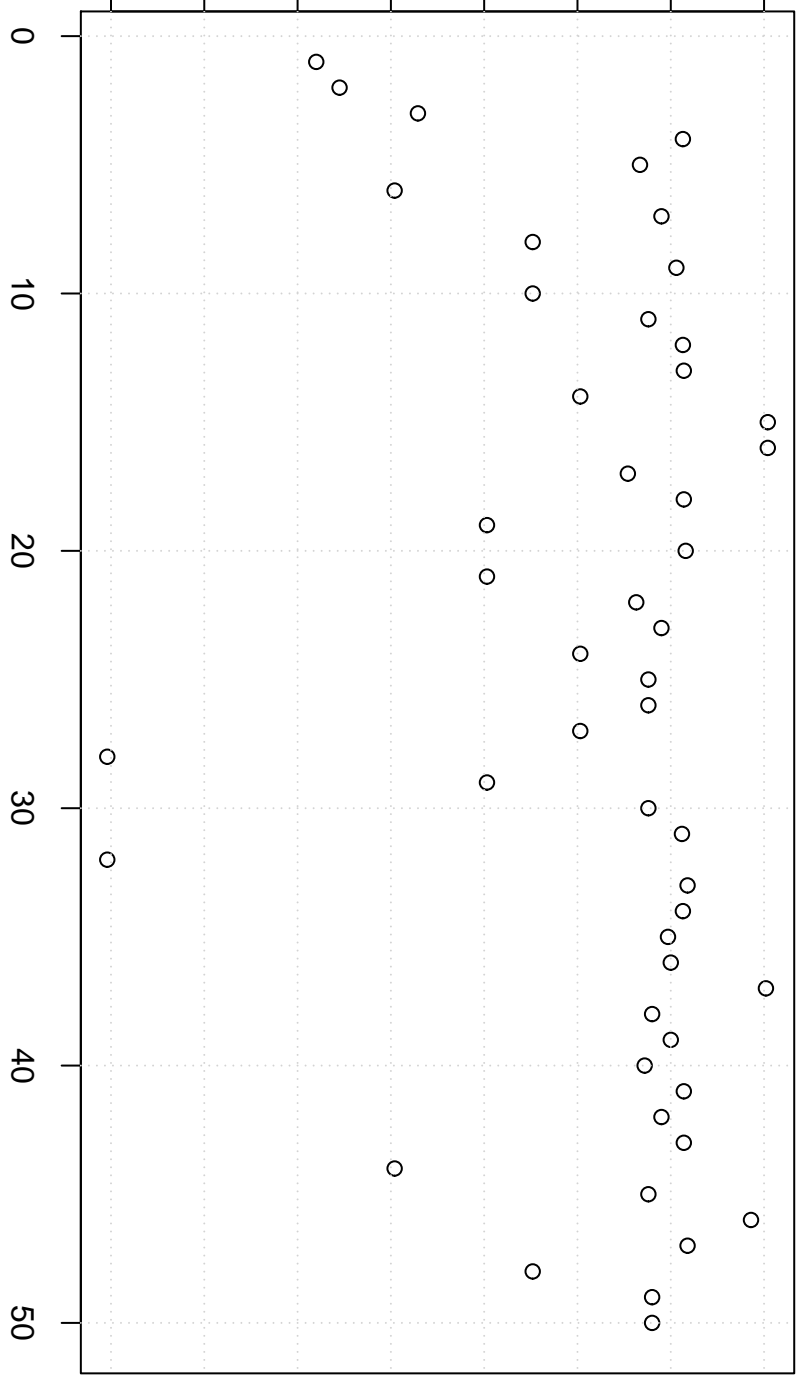

simulated values

107.0 108.0 109.0 110.0

**Simulation of Median**

Index